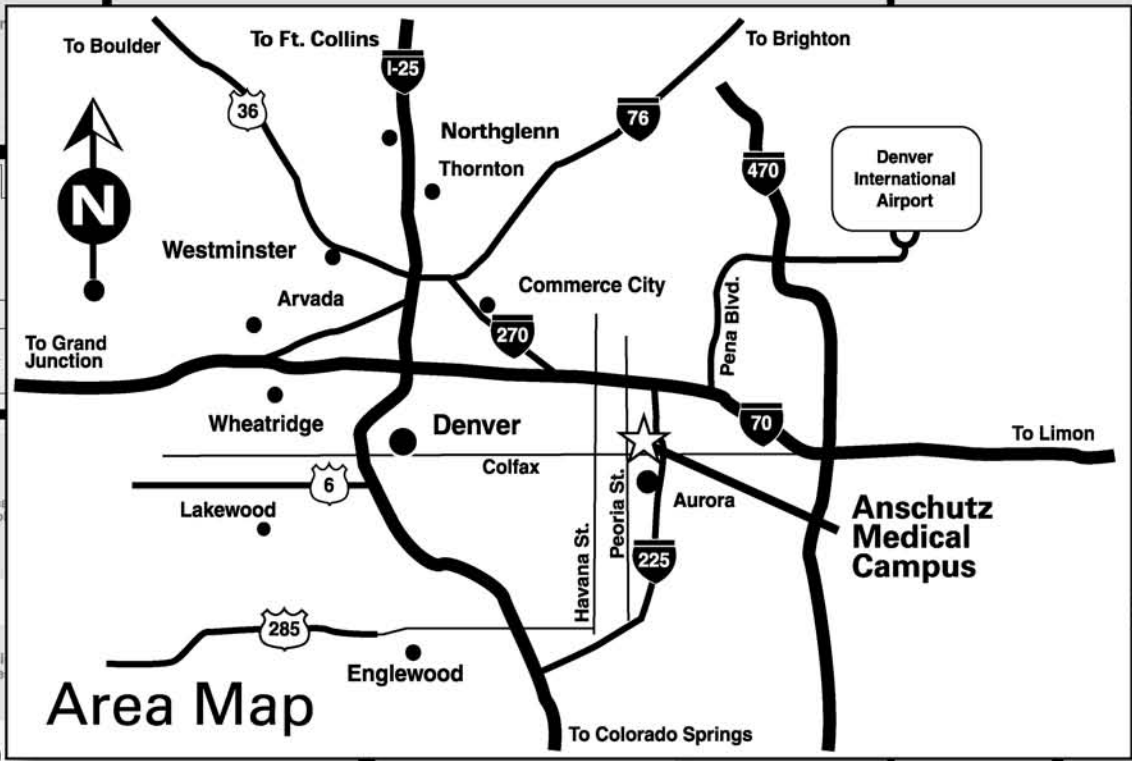

Campus Map

E. Montview Blvd.

Colorado State
Vertebrate Home

E 19th Pl.

Racine St.

E 17th Pl.

Leprino Building

Parking Structure

Academi Office We

CeDAR

Quentin St.

E 16th Ave.

General's Park

To Denver

University of Colorado Hospital

ANSCHUTZ MEDICAL CAMPUS

Driving Directions

From Downtown Denver

- East on Colfax to Aurora Court
- Left on Aurora Court to 16th Ave.
- Left on 16th Ave to the stop sign
- Right at the stop sign to the Anschutz Outpatient parking

From I-225

- West on Colfax to Aurora Court
- Right on Aurora Court to 16th Ave.
- Left on 16th Ave to the stop sign
- Right at the stop sign to the Anschutz Outpatient parking

From I-70

- South on Peoria to Colfax
- East on Colfax
- Left on Aurora Court to 16th Ave.
- Left on 16th Ave. to the stop sign
- Right at the stop sign to the Anschutz Outpatient parking