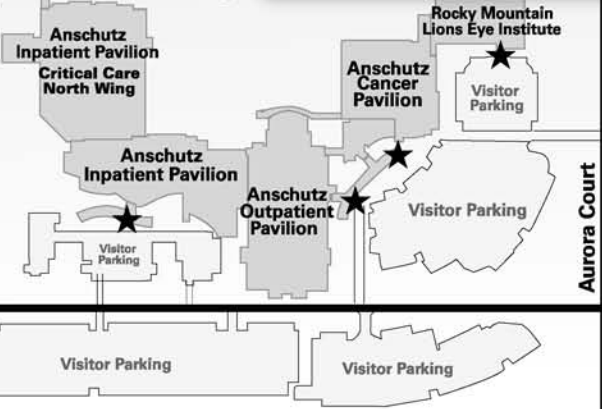

Campus Map

E. Montview Blvd.

Colorado State
Vertebrate Home

E 19th Pl.

Racine St.

E 17th Pl.

Leprino Building

Parking Structure

Academi Office We

CeDAR

Quentin St.

E 16th Ave.

General's Park

To Denver

University of Colorado Hospital

ANSCHUTZ MEDICAL CAMPUS

Driving Directions

From Downtown Denver

- East on Colfax to Aurora Court
- Left on Aurora Court to 16th Ave.
- Left on 16th Ave to the stop sign
- Right at the stop sign to the Anschutz Outpatient parking

From I-225

- West on Colfax to Aurora Court
- Right on Aurora Court to 16th Ave.
- Left on 16th Ave to the stop sign
- Right at the stop sign to the Anschutz Outpatient parking

From I-70

- South on Peoria to Colfax
- East on Colfax
- Left on Aurora Court to 16th Ave.
- Left on 16th Ave. to the stop sign
- Right at the stop sign to the Anschutz Outpatient parking