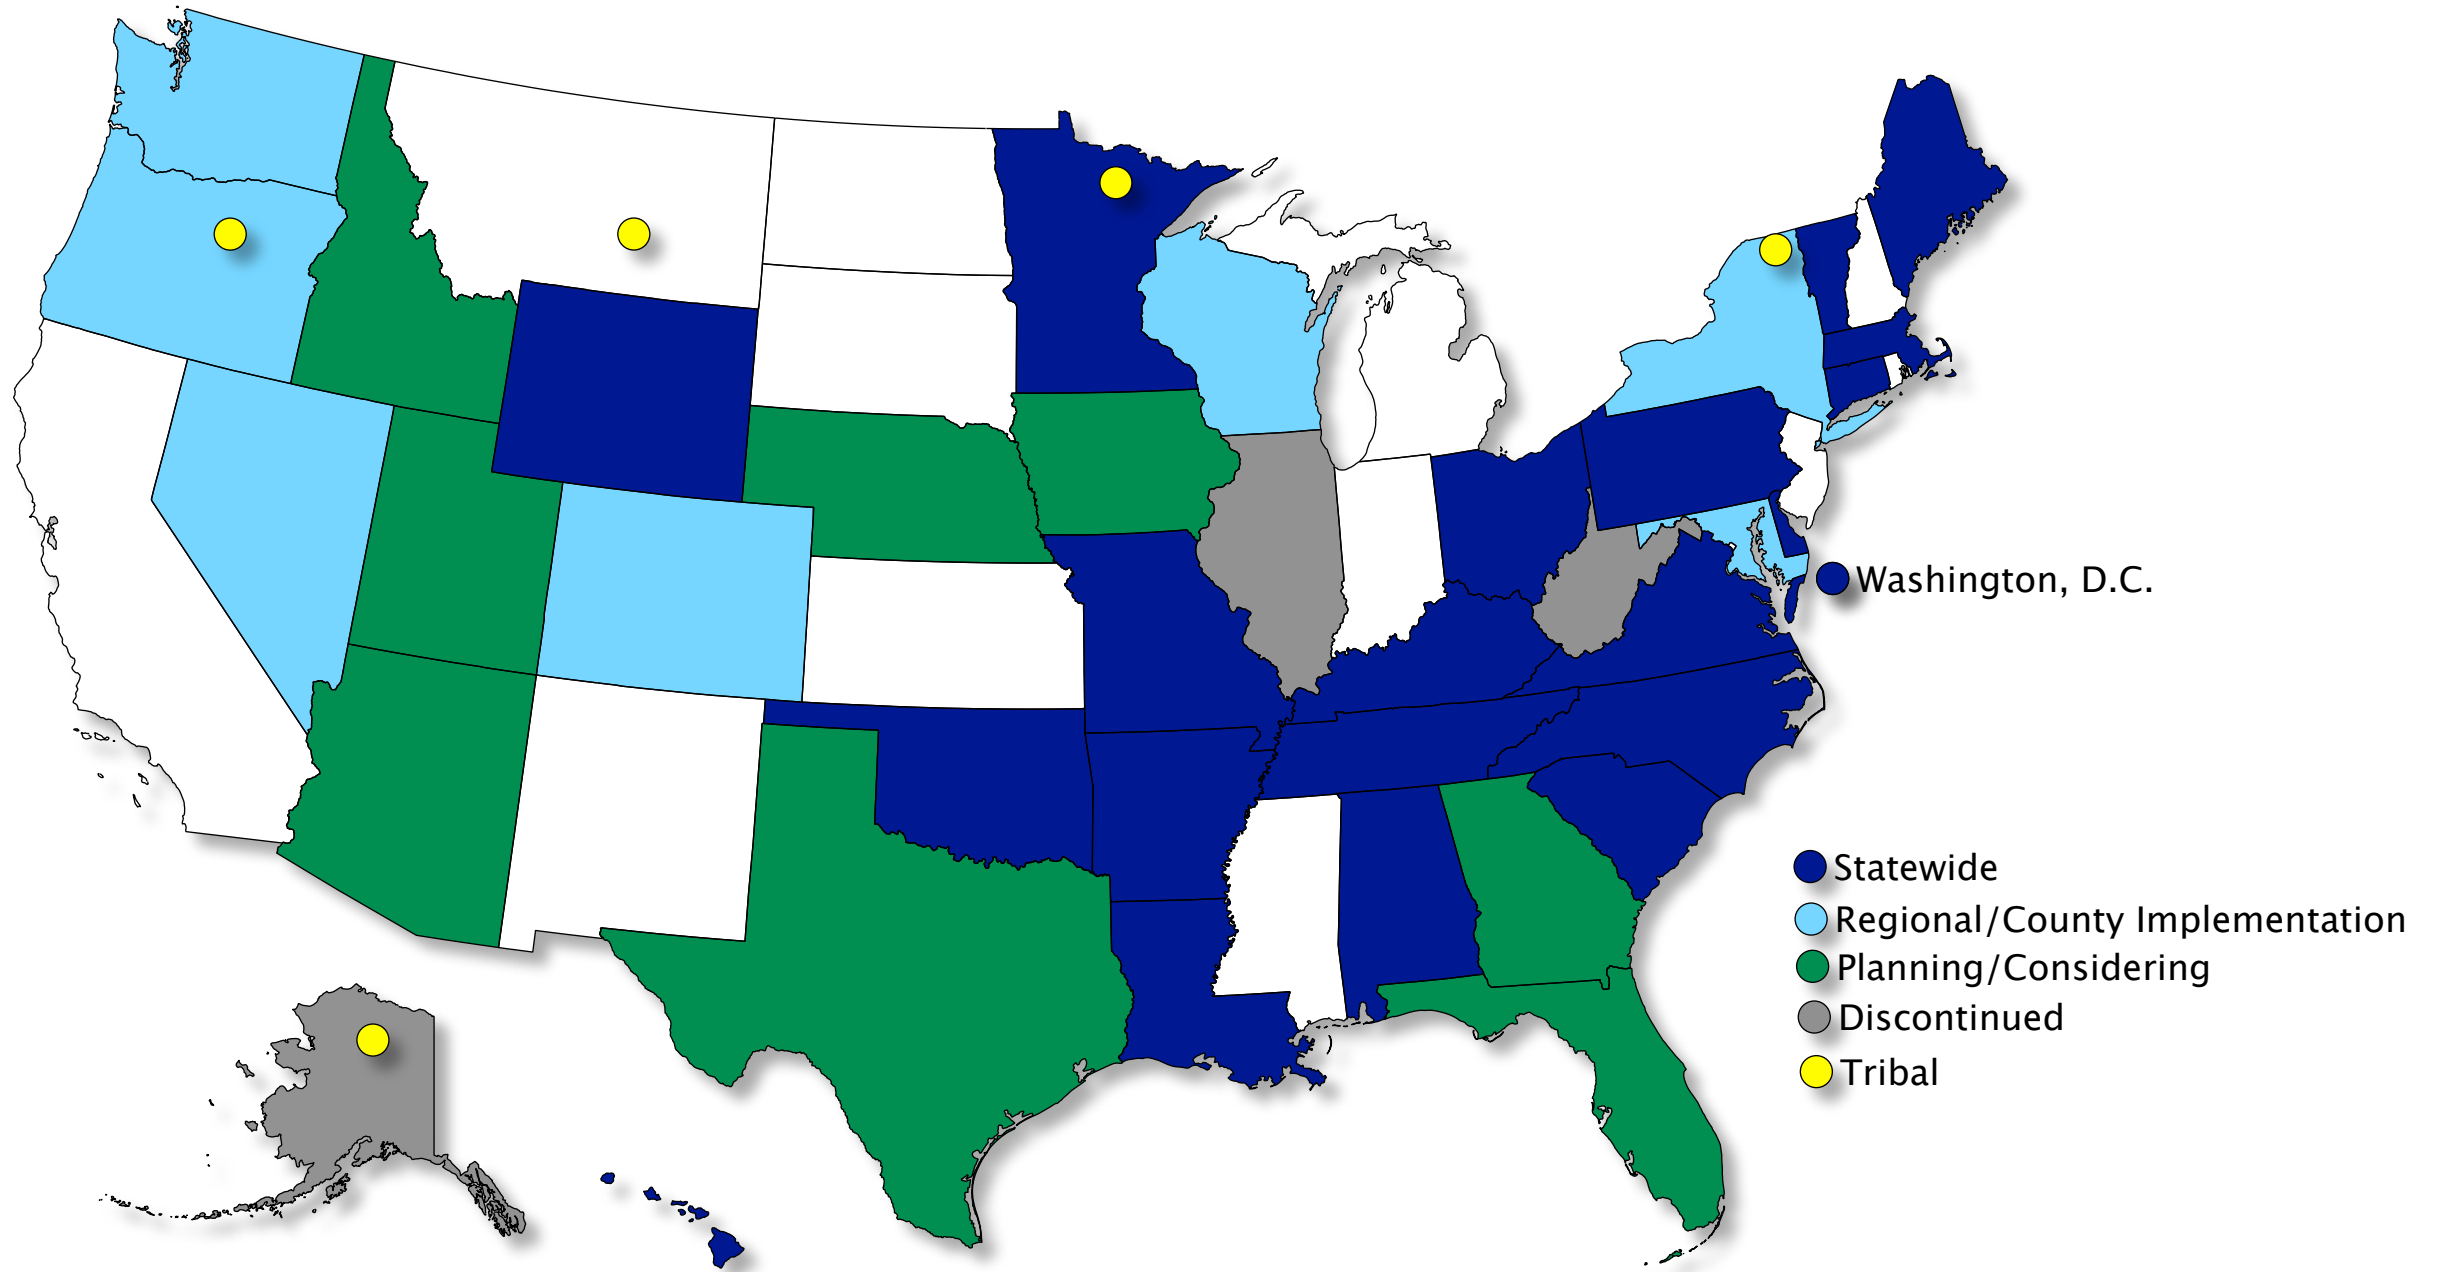

Differential Response Implementation

Updated September 2, 2014

THE KEMPE CENTER FOR THE PREVENTION AND
TREATMENT OF CHILD ABUSE AND NEGLECT