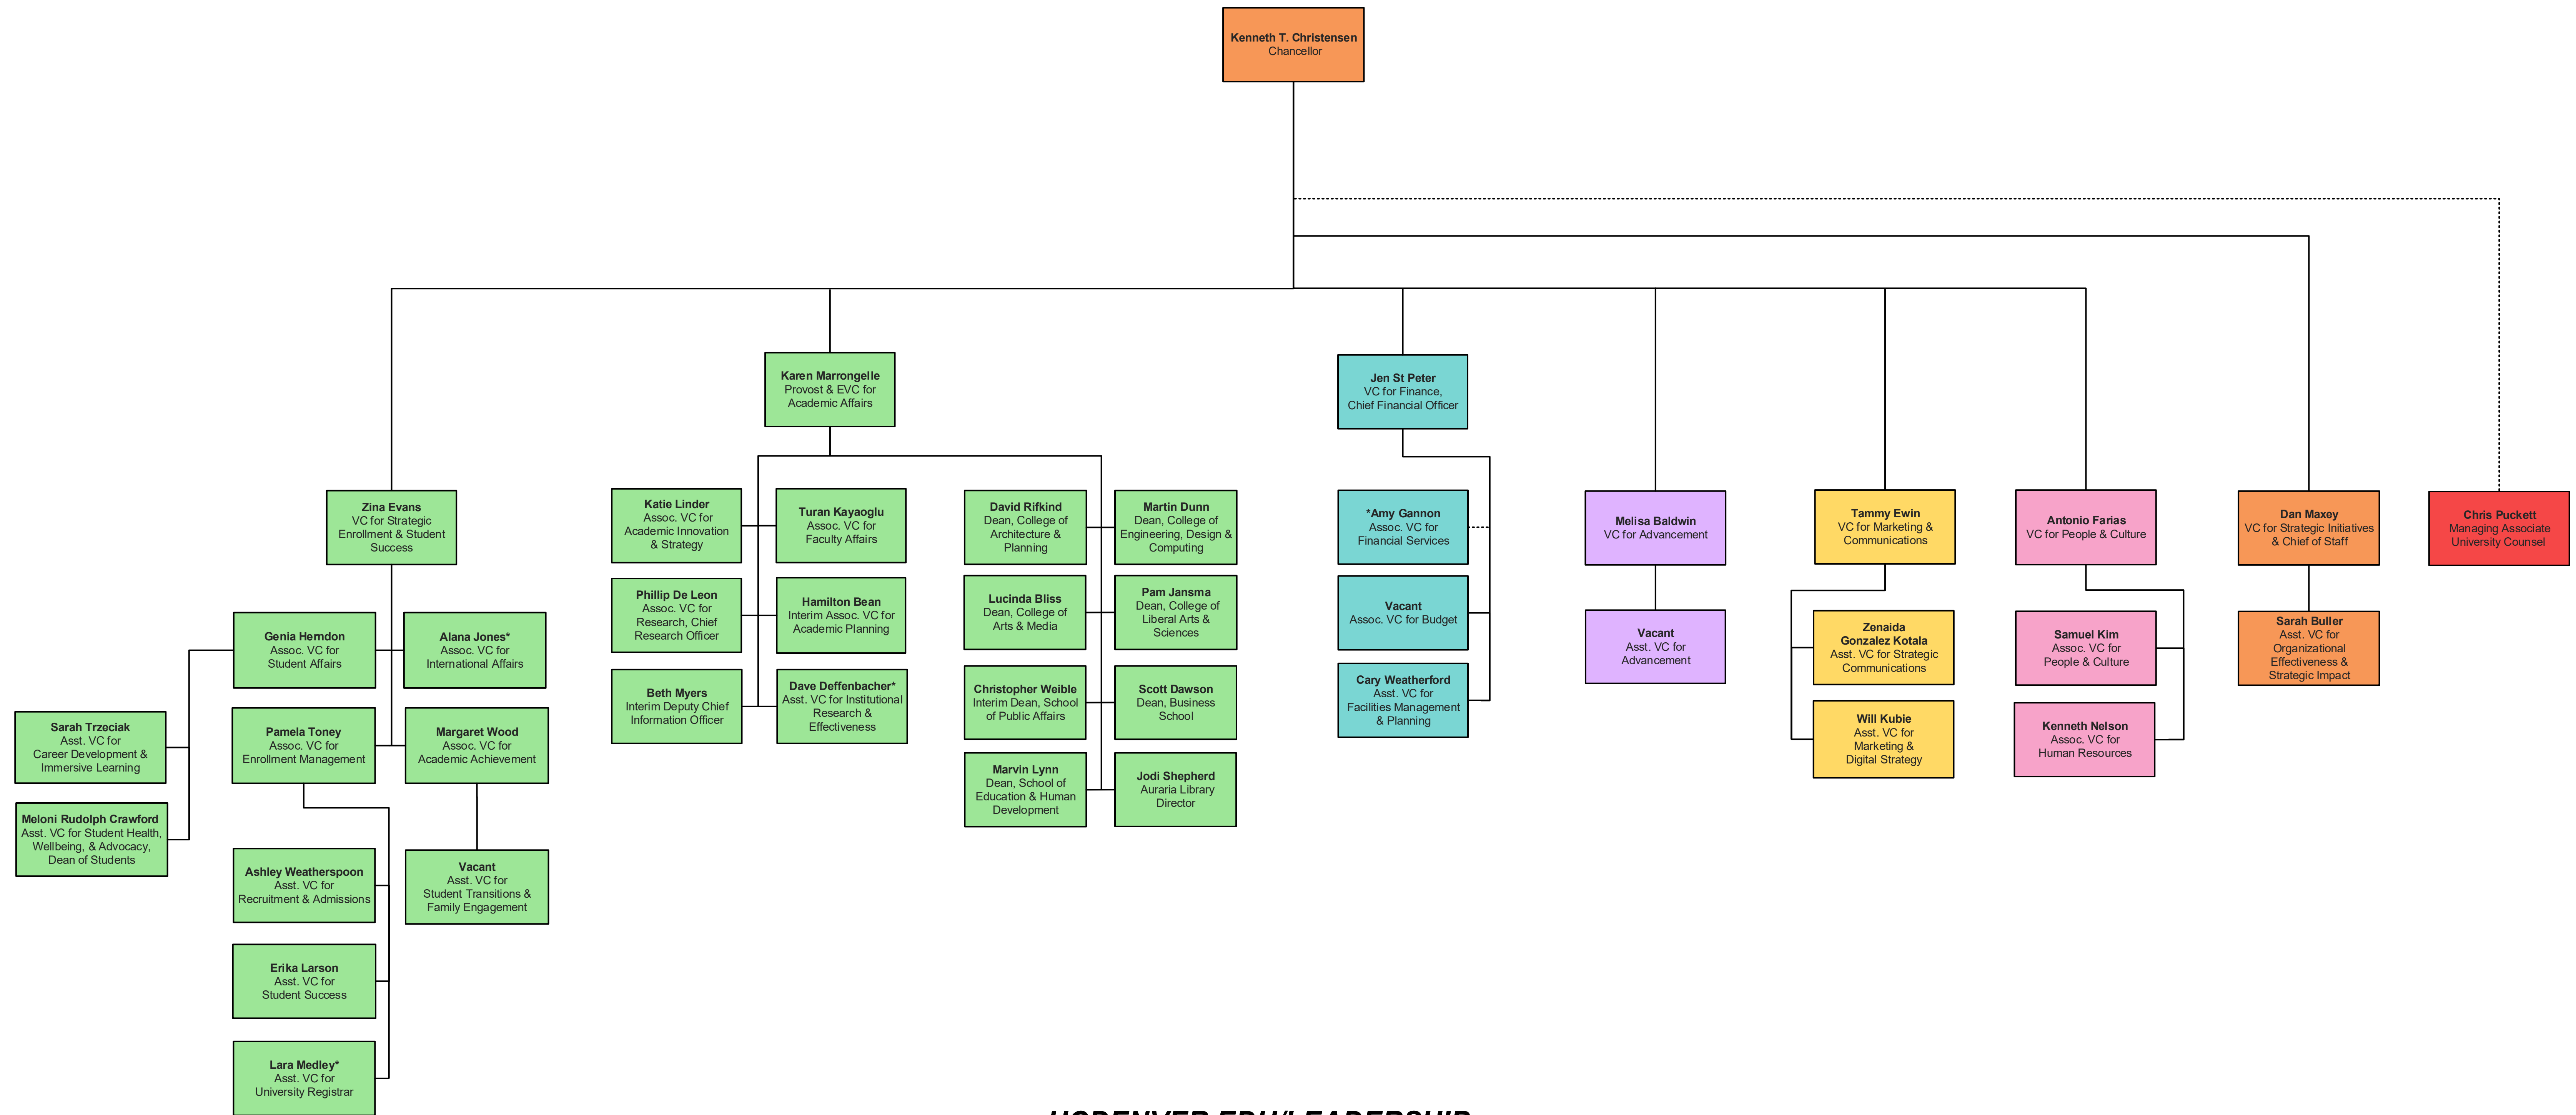

# UNIVERSITY OF COLORADO DENVER

## ORGANIZATIONAL CHART | ADMINISTRATION

### UCDENVER.EDU/LEADERSHIP

**EVC:** Executive Vice Chancellor | **VC:** Vice Chancellor | **Assoc.:** Associate | **Asst.:** Assistant | \*Serves both Denver and Anschutz Campuses

This organizational chart is only reflective of Assistant Vice Chancellor positions and above. Individual division org charts can be found here: [www.ucdenver.edu/about/leadership/vice-chancellors/organizational-charts](http://www.ucdenver.edu/about/leadership/vice-chancellors/organizational-charts). Additional organizational details and reporting lines are available in Microsoft Outlook and Teams. **Outlook:** Double-click contact's photo, click Organization tab in pop-up window. **Teams:** Find contact in search bar, click Organization at top of window.