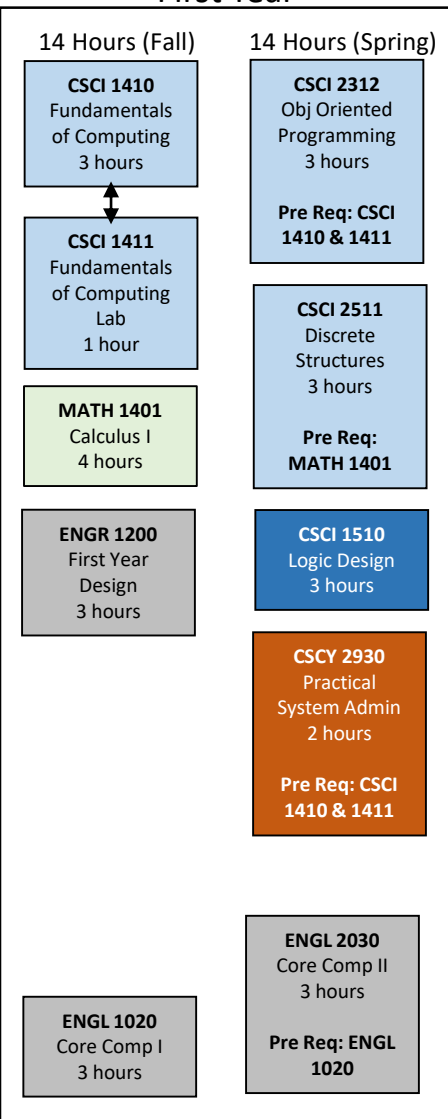

CSCY Undergraduate Curriculum – Fall 2024

3000 & 4000 level CSCI and CSCY courses are semester dependent. Courses may be offered more frequently as resources allow, but students cannot expect them to be offered off-semester. Students should use the rotation shown on this flowchart as a guide for planning their upper level courses.

CSCY 4738 & 4739 will not be offered off-cycle.

First Year

Second Year

Third Year

Fourth Year

CS CORE

CYBERSECURITY CORE

CYBERSECURITY ELECTIVE

MATH

SCIENCE