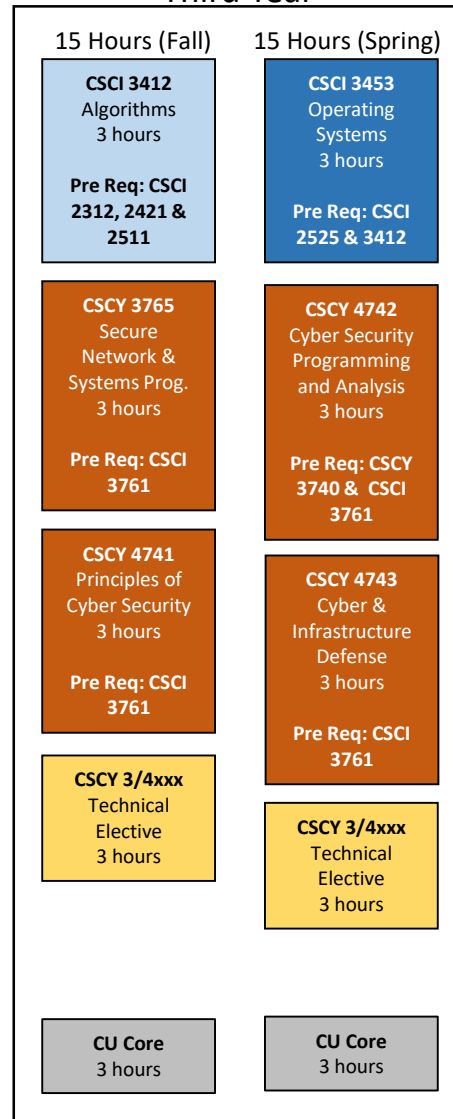

CSCY Undergraduate Curriculum – Fall 2024

3000 & 4000 level CSCI and CSCY courses are semester dependent. Courses may be offered more frequently as resources allow, but students cannot expect them to be offered off-semester. Students should use the rotation shown on this flowchart as a guide for planning their upper level courses.

CSCY 4738 & 4739 will not be offered off-cycle.

First Year

Second Year

Third Year

Fourth Year

CS CORE

CYBERSECURITY CORE

CYBERSECURITY ELECTIVE

MATH

SCIENCE