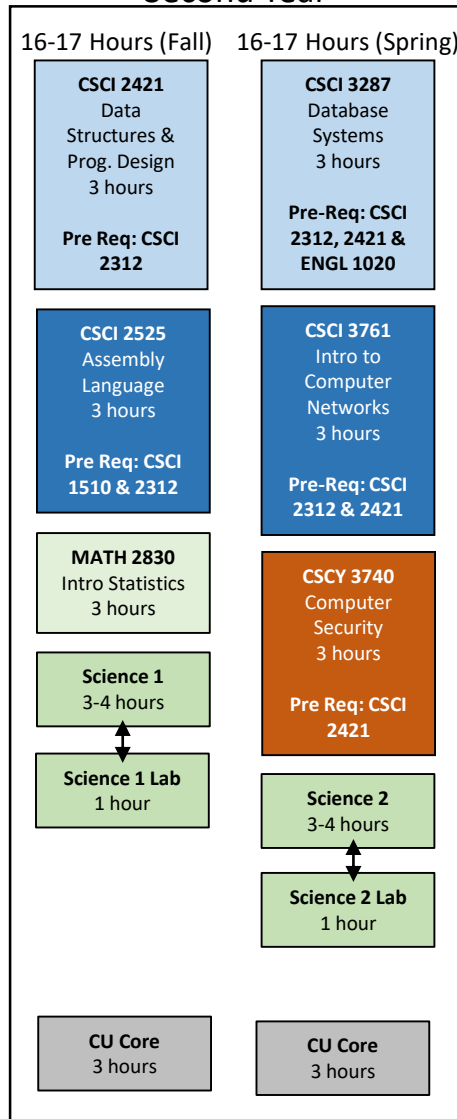

CSCY Undergraduate Curriculum – Fall 2024

3000 & 4000 level CSCI and CSCY courses are semester dependent. Courses may be offered more frequently as resources allow, but students cannot expect them to be offered off-semester. Students should use the rotation shown on this flowchart as a guide for planning their upper level courses.

CSCY 4738 & 4739 will not be offered off-cycle.

First Year

Second Year

Third Year

Fourth Year

CS CORE

CYBERSECURITY CORE

CYBERSECURITY ELECTIVE

MATH

SCIENCE