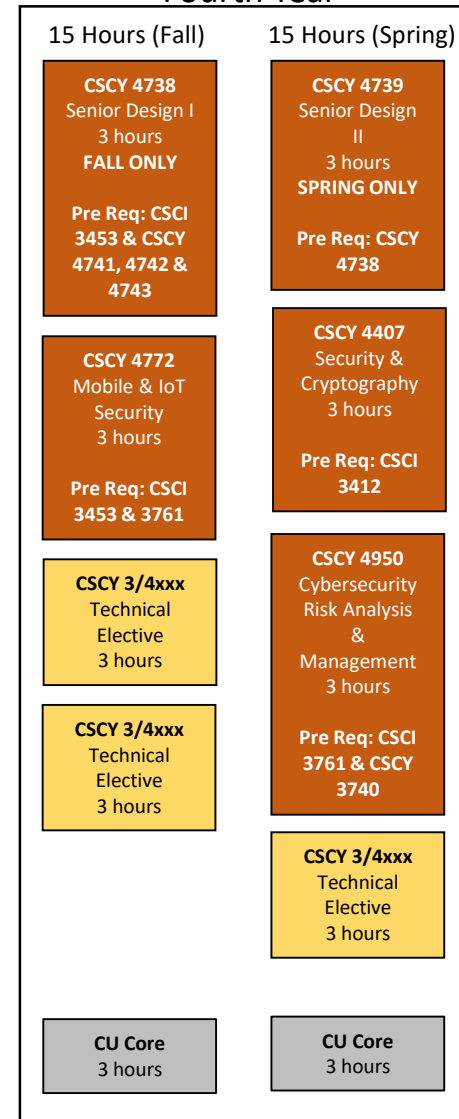

CSCY Undergraduate Curriculum – Fall 2024

3000 & 4000 level CSCI and CSCY courses are semester dependent. Courses may be offered more frequently as resources allow, but students cannot expect them to be offered off-semester. Students should use the rotation shown on this flowchart as a guide for planning their upper level courses.

CSCY 4738 & 4739 will not be offered off-cycle.

First Year

Second Year

Third Year

Fourth Year

CS CORE

CYBERSECURITY CORE

CYBERSECURITY ELECTIVE

MATH

SCIENCE