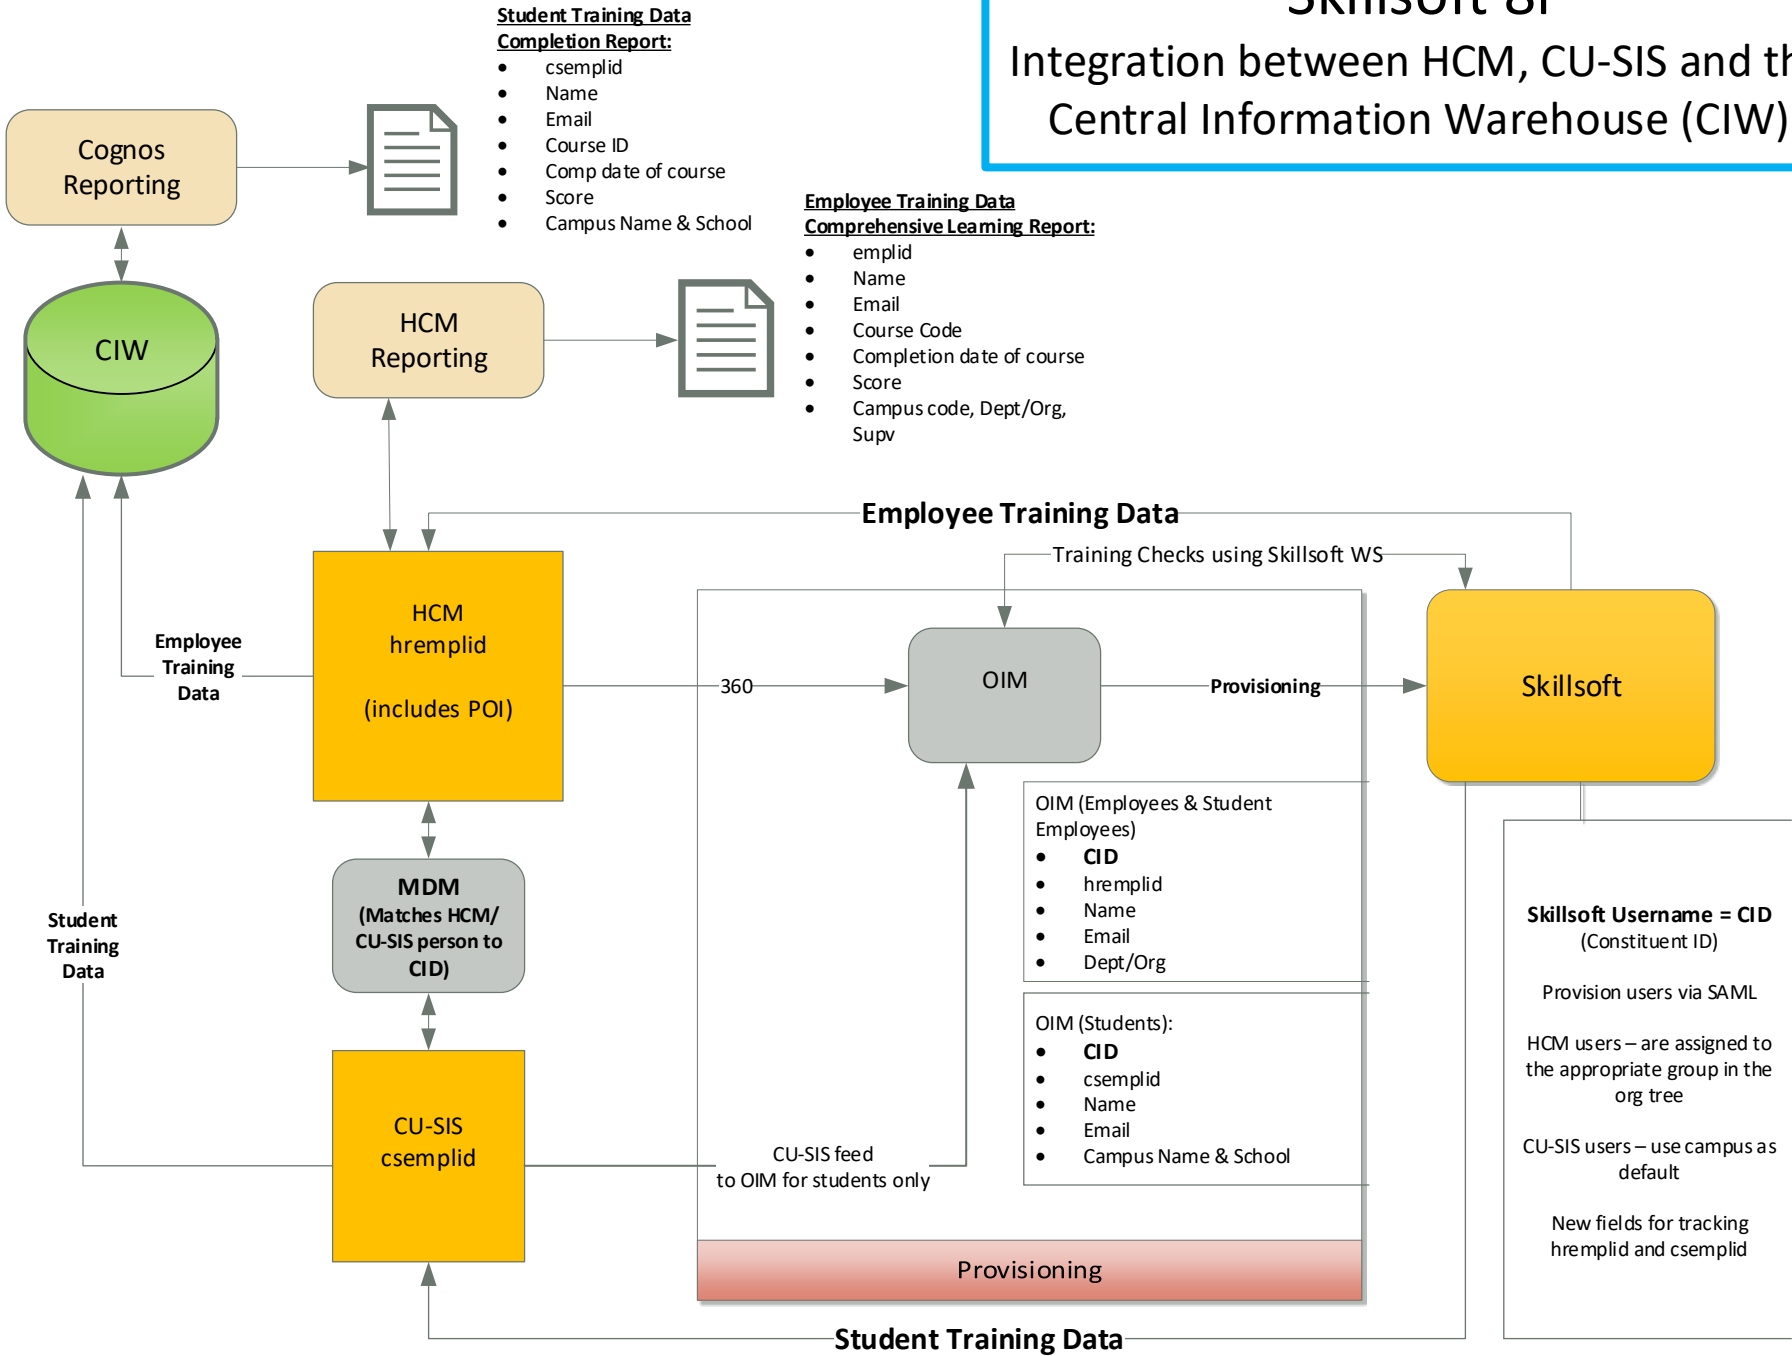

Skillsoft 8i

Integration between HCM, CU-SIS and the Central Information Warehouse (CIW)

- OIM (Employees & Student Employees)**
- CID
 - hremplid
 - Name
 - Email
 - Dept/Org
- OIM (Students):**
- CID
 - csemplid
 - Name
 - Email
 - Campus Name & School

Skillsoft Username = CID
(Constituent ID)

Provision users via SAML

HCM users – are assigned to the appropriate group in the org tree

CU-SIS users – use campus as default

New fields for tracking hremplid and csemplid

Skillssoft 8i

Integration Between CU Portal and Skillssoft