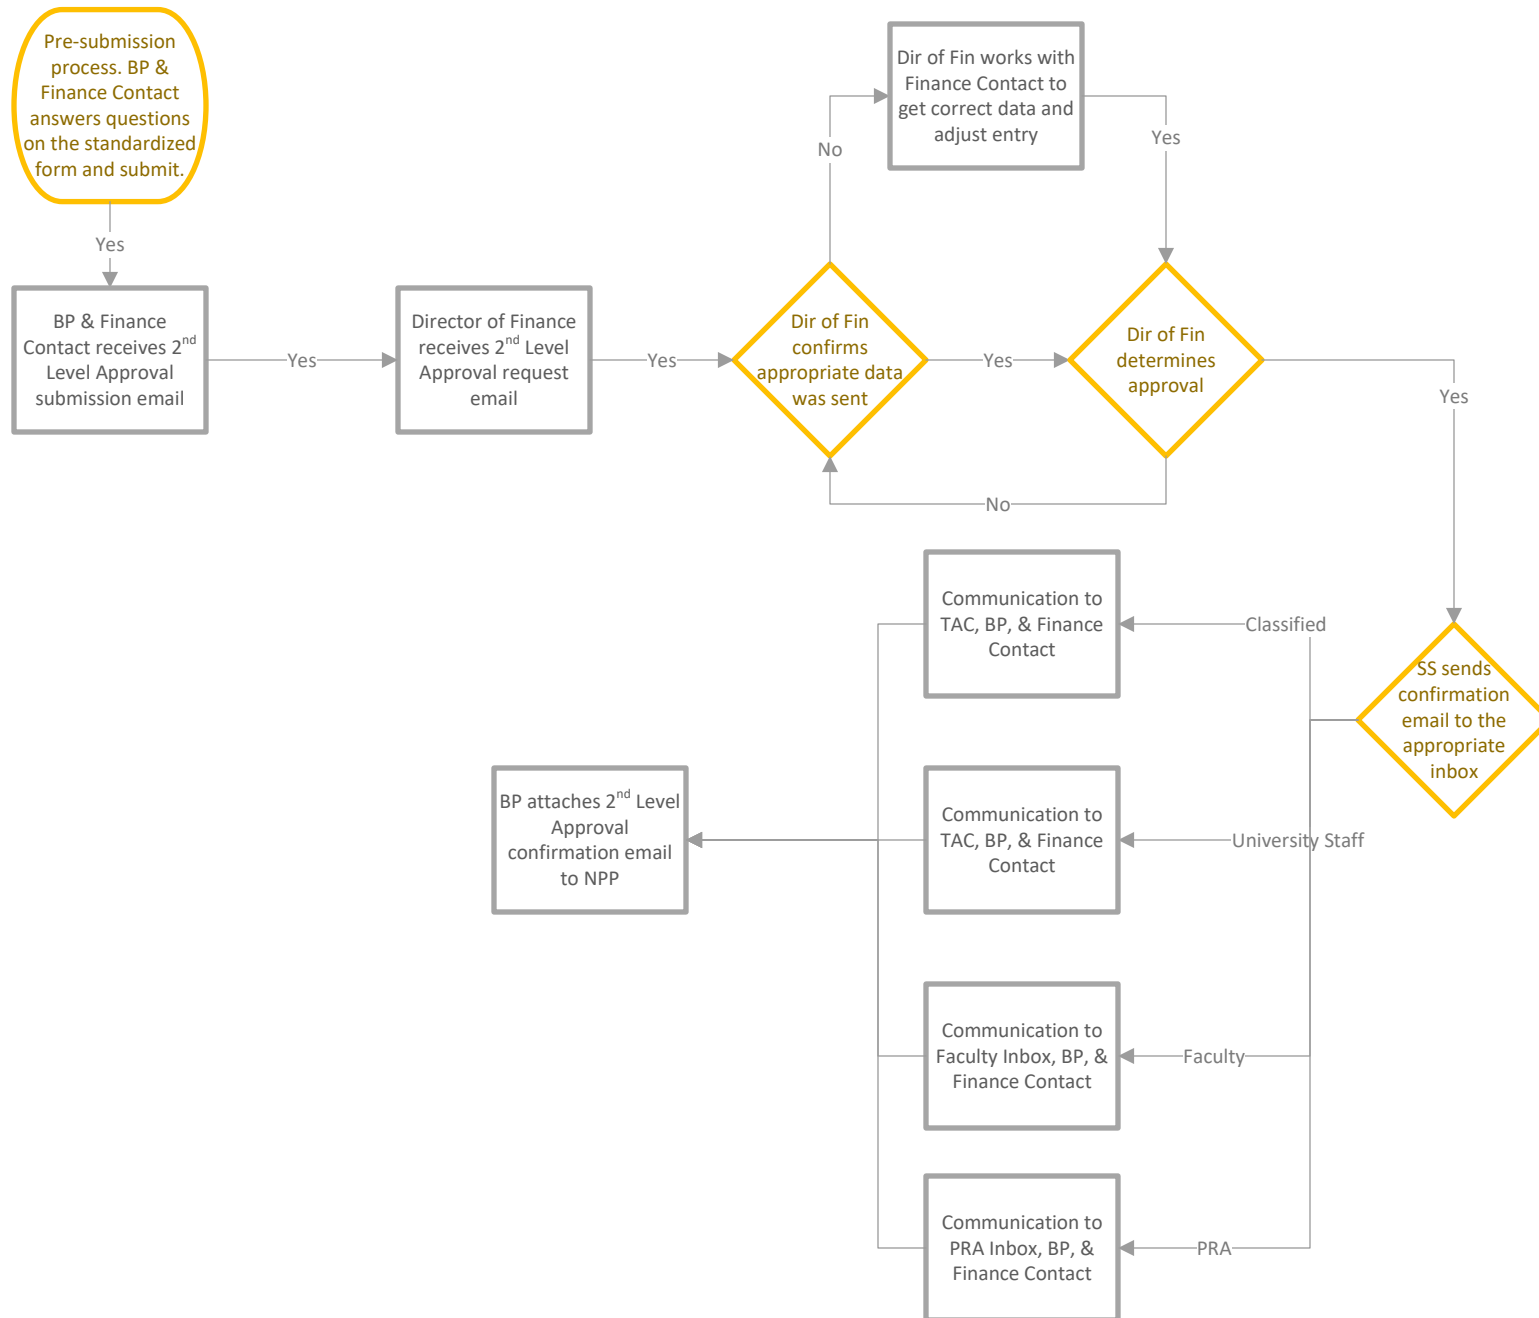

# Denver Campus Academic and Student Affairs Departments, Schools and Colleges

\*\* Classified, Officer/University Staff - State Funded Positions (610 or 611 speedtype)\*\*

BP = Business Partner  
BPA = Budget Planning and Analysis  
EVC = Executive Vice Chancellor  
VC = Vice Chancellor