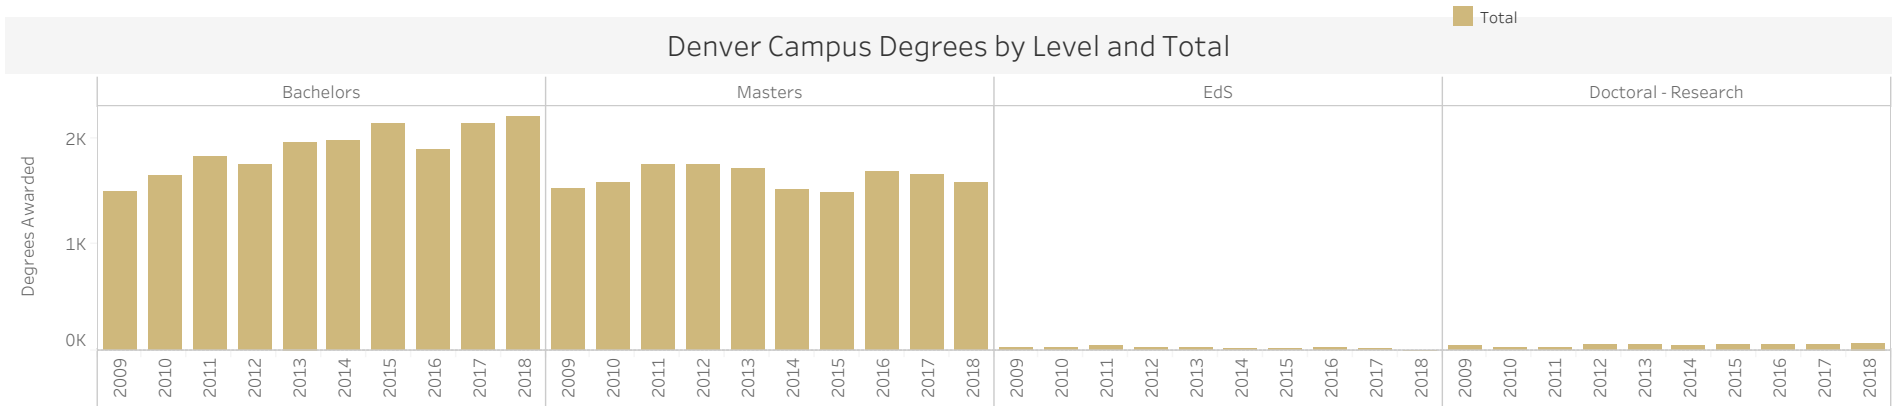

CU Denver | Anschutz Medical Campus Degree History

Campus
Denver Campus

Degree Level
All

Metric
Total

Degree Awarded Year
2009 to 2018

		2009	2010	2011	2012	2013	2014	2015	2016	2017	2018
Bachelors	Total	1,497	1,643	1,819	1,742	1,951	1,972	2,130	1,891	2,128	2,191
Masters	Total	1,526	1,578	1,744	1,752	1,700	1,511	1,484	1,676	1,658	1,578
EdS	Total	27	28	45	32	25	19	18	31	15	6
Doctoral - Research	Total	38	25	29	49	54	38	47	53	53	61
Grand Total		3,088	3,274	3,637	3,575	3,730	3,540	3,679	3,651	3,854	3,836