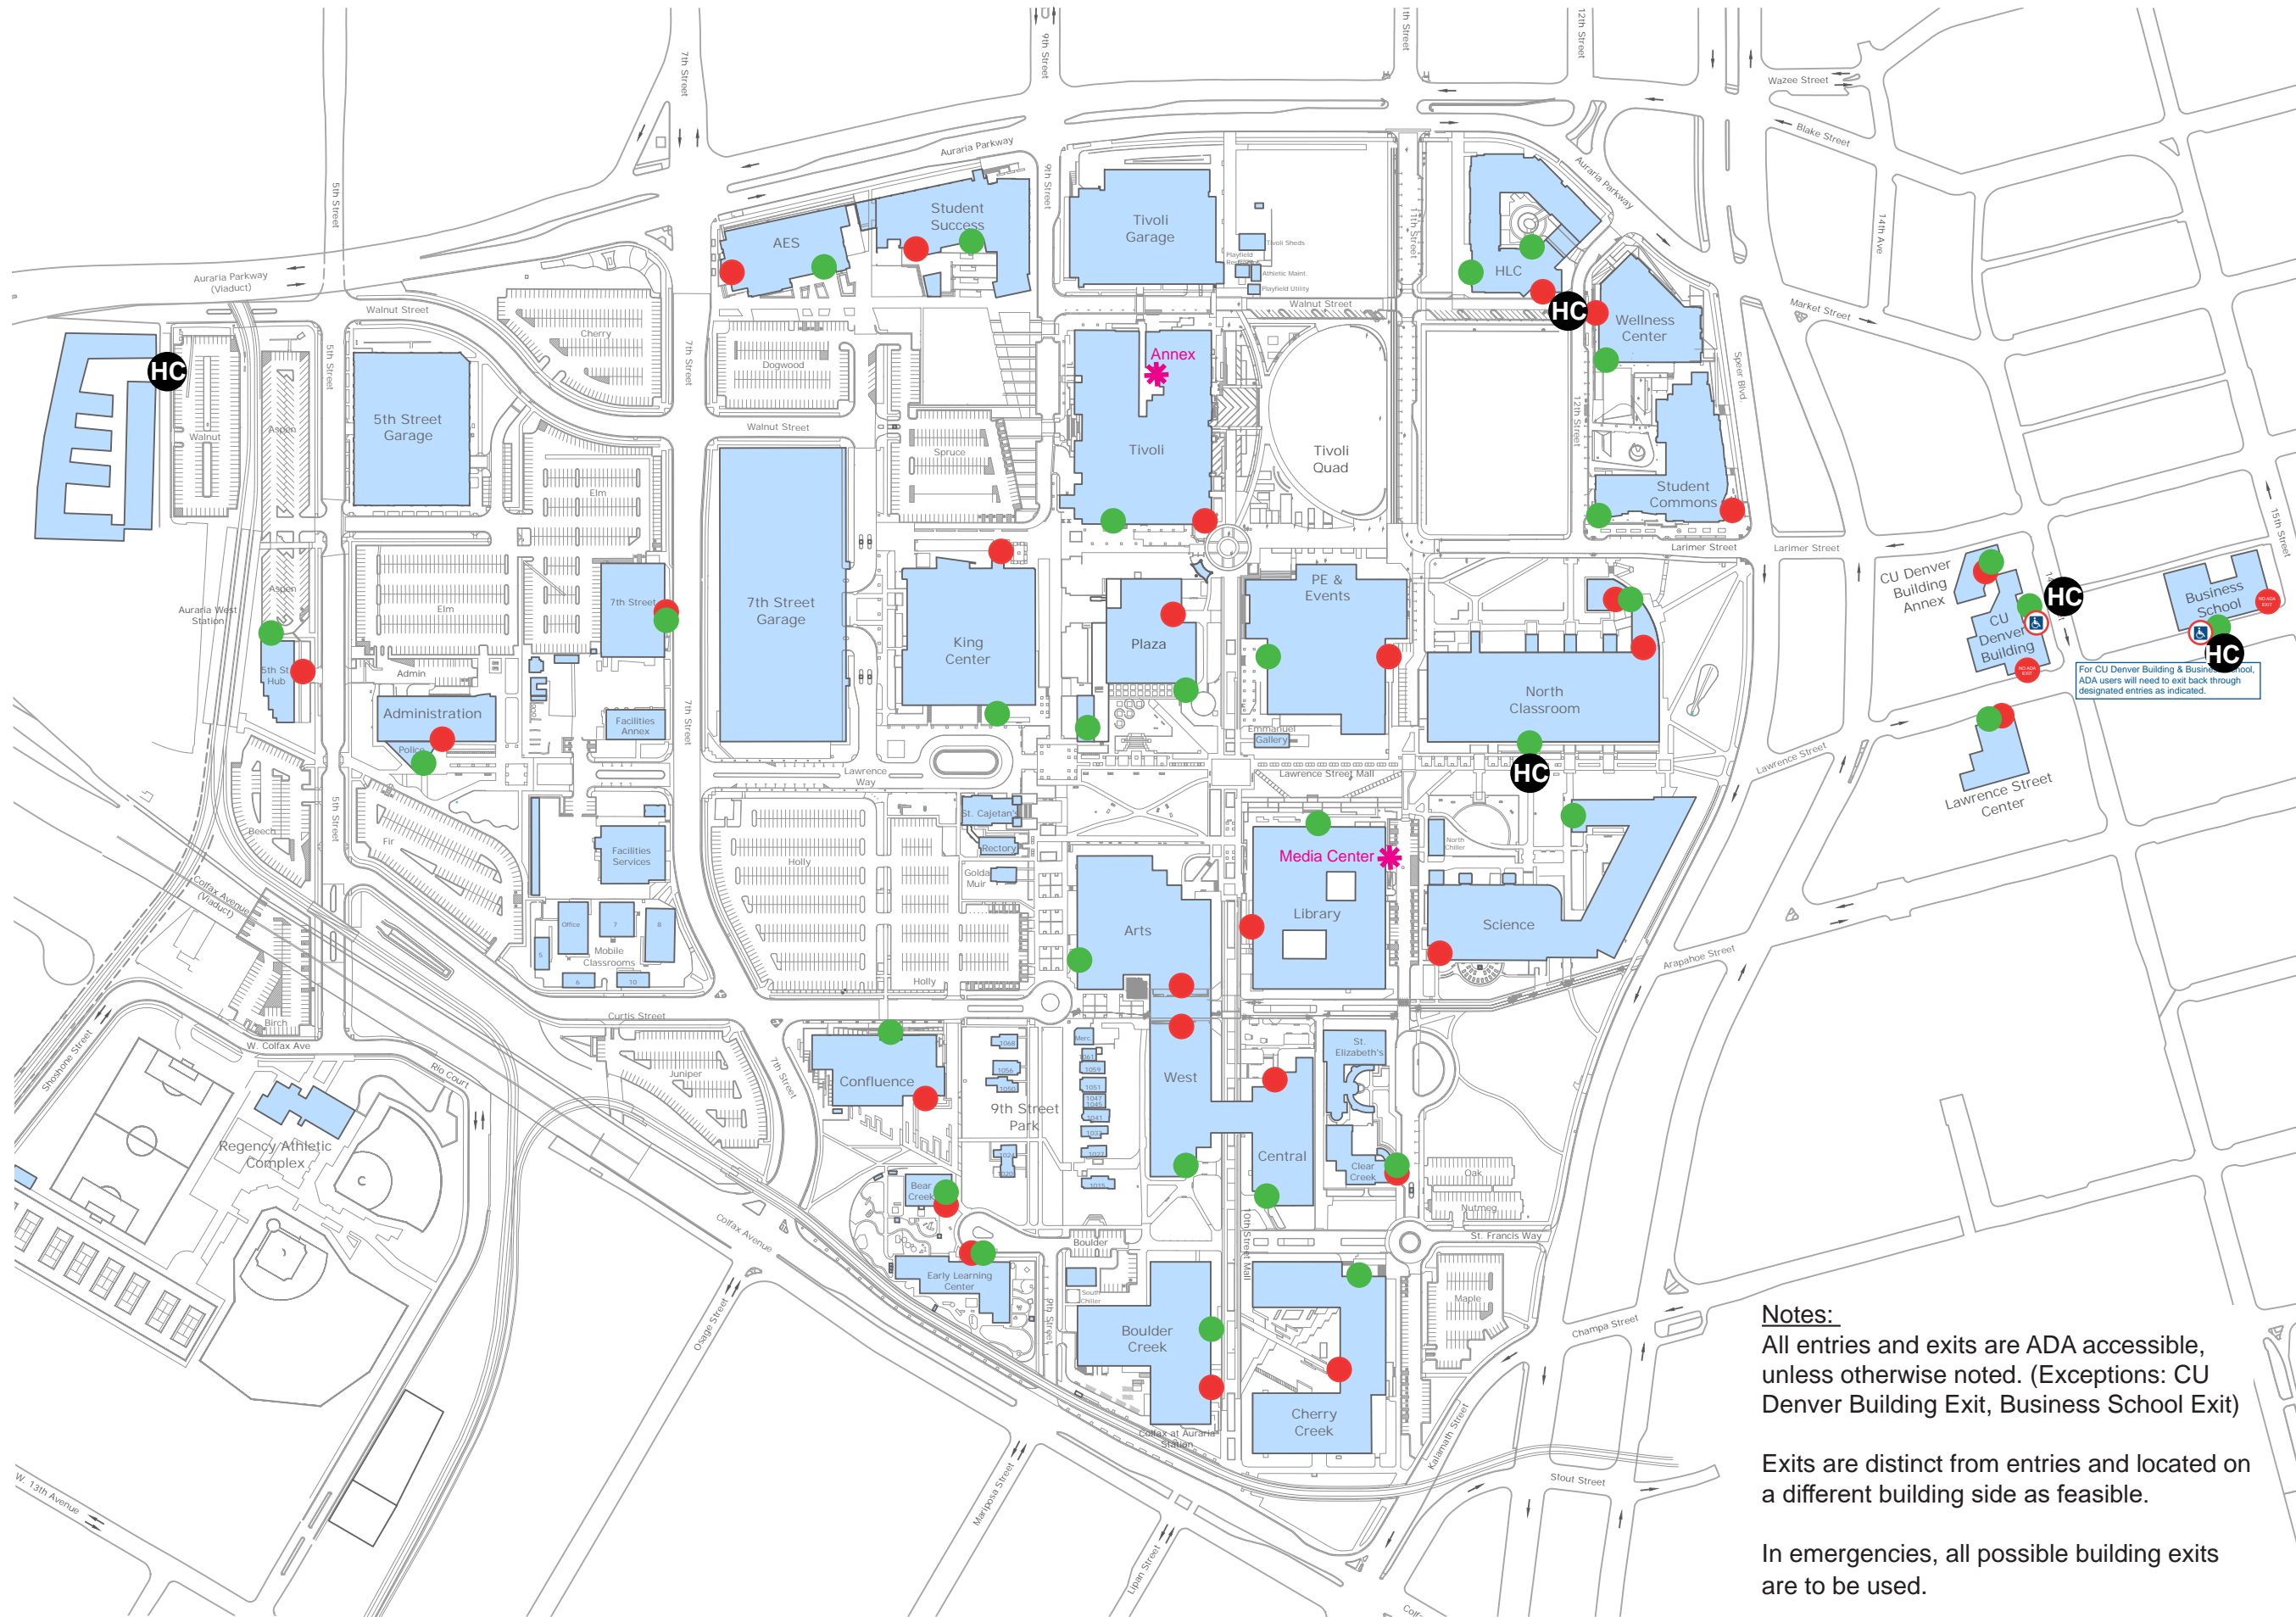

AURARIA HIGHER EDUCATION CENTER

DENVER, COLORADO

- Designated Entry
- Designated Exit
- ADA Provision (See Notes)
- Limited access
- Health Check-In

Notes:
All entries and exits are ADA accessible, unless otherwise noted. (Exceptions: CU Denver Building Exit, Business School Exit)

Exits are distinct from entries and located on a different building side as feasible.

In emergencies, all possible building exits are to be used.

Revised:
8/3/20

NORTH

SCALE: NTS