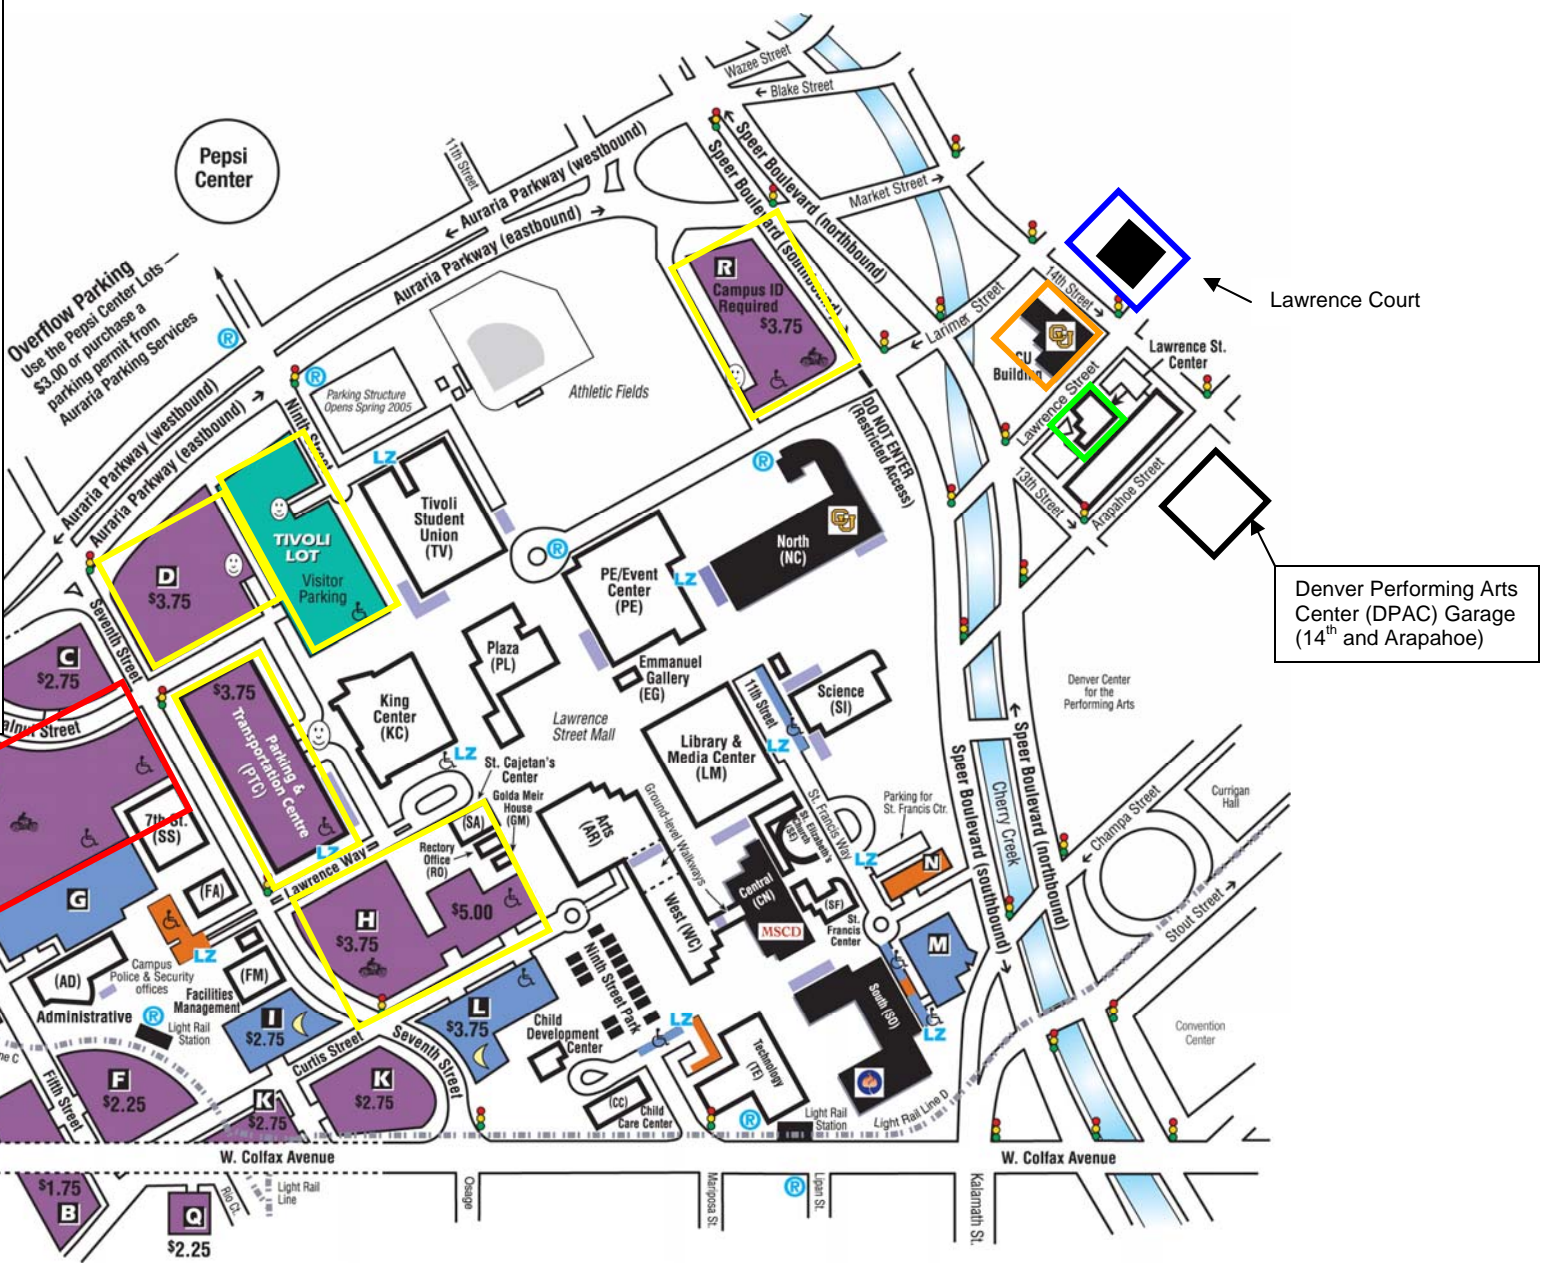

Auraria and Downtown Denver Campus Parking Map

- CU Denver Bldg.
- Lawrence St. Center
- Lawrence Court
- Visitor Parking Areas
- Reciprocal Parking Areas:
E and W Lots

Auraria Parking Office:
303-556-2000

CU Permit Parking Questions:
303-315-2290

Lawrence Court

Denver Performing Arts Center (DPAC) Garage (14th and Arapahoe)