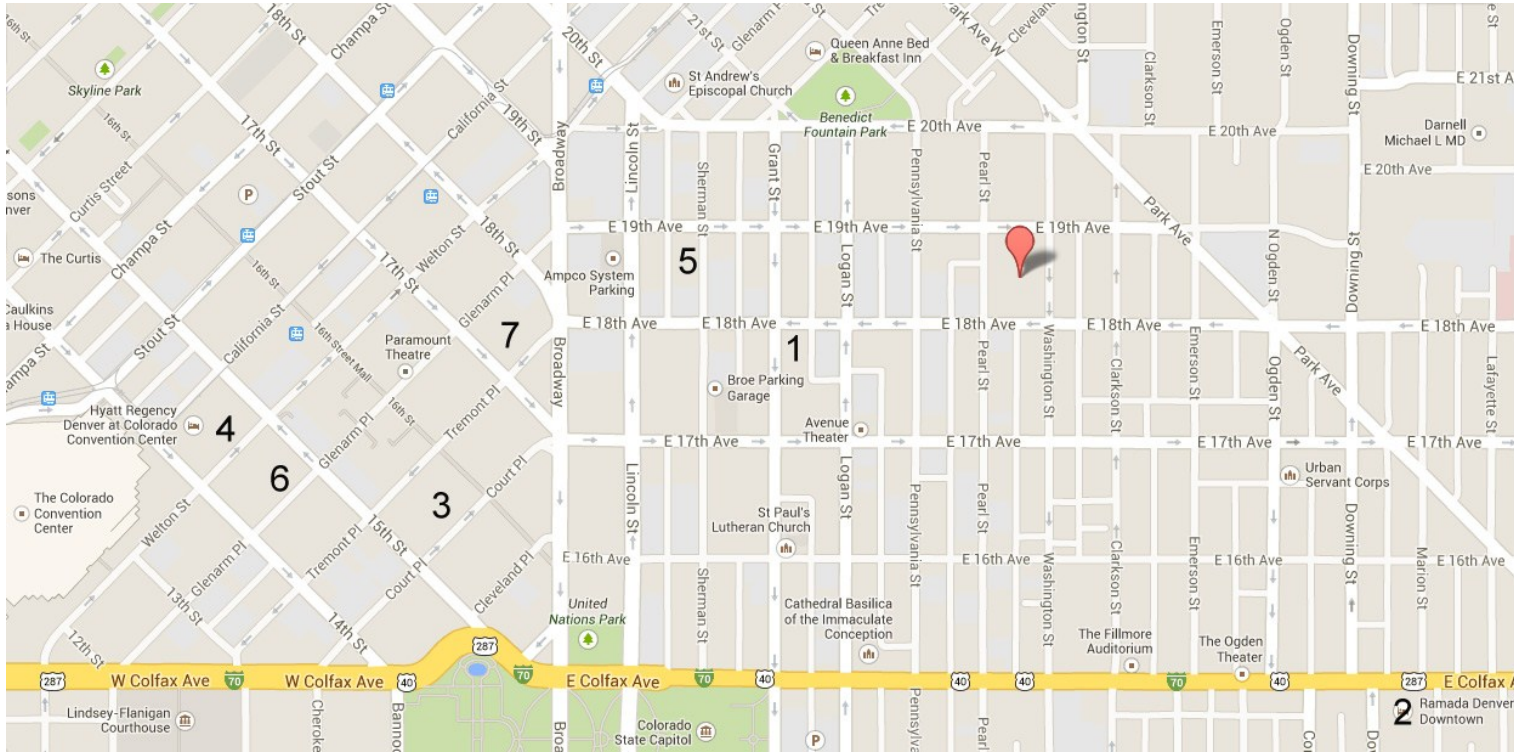

Assistive Technology Partners

COLLEGE OF ENGINEERING AND APPLIED SCIENCE

UNIVERSITY OF COLORADO DENVER | ANSCHUTZ MEDICAL CAMPUS

Assistive Technology Partners

601 East 18th Avenue, Suite 130

Denver, CO 80203

303.315.1280

Hotels Near ATP

- | | |
|--|---|
| <p>1. Warwick Denver Hotel
1776 Grant Street
Denver, CO 80203
303.861.2000 or 800.525.2888
www.warwickdenver.com</p> | <p>5. Hampton Inn & Suites Denver-Downtown
1845 Sherman Street
Denver, CO 80203
303.864.8000
www.hamptoninn3.hilton.com</p> |
| <p>2. Ramada Denver Downtown
1150 East Colfax Avenue
Denver, CO 80218
303.831.7700
www.ramada.com</p> | <p>6. Crowne Plaza Denver
1450 Glenarm Place
Denver, CO 80202
888.565.6159
www.ihg.com</p> |
| <p>3. Sheraton Denver Downtown Hotel
1550 Court Place
Denver, CO 80202
888.627.8405
www.sheratondenverdowntown.com</p> | <p>7. Holiday Inn Express Downtown Denver
401 17th Street
Denver, CO 80202
800.237.7431
www.hixdenver.com</p> |
| <p>4. Hilton Garden Inn Denver Downtown
1400 Welton Street
Denver, CO 80202
www.hgidenverdowntown.com</p> | |