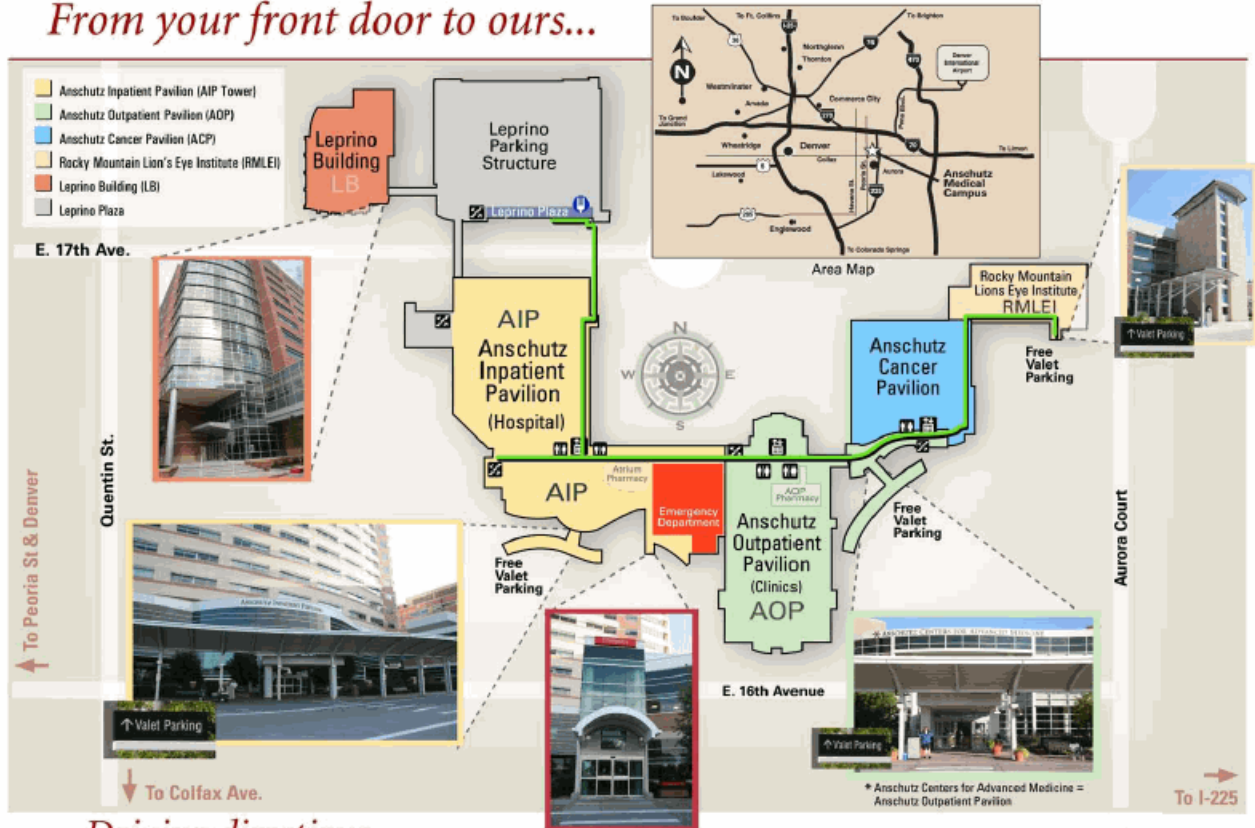

From your front door to ours...

Driving directions

From I-70

- South on Peoria to Colfax
- East on Colfax
- Left on Aurora Ct. to 16th Ave.
- Left on 16th Ave.

From Downtown Denver

- East on Colfax to Aurora Ct.
- Left on Aurora Ct. to 16th Ave.
- Left on 16th Ave.

From I-225

- West on Colfax to Aurora Ct.
- Right on Aurora Ct. to 16th Ave.
- Left on 16th Ave.