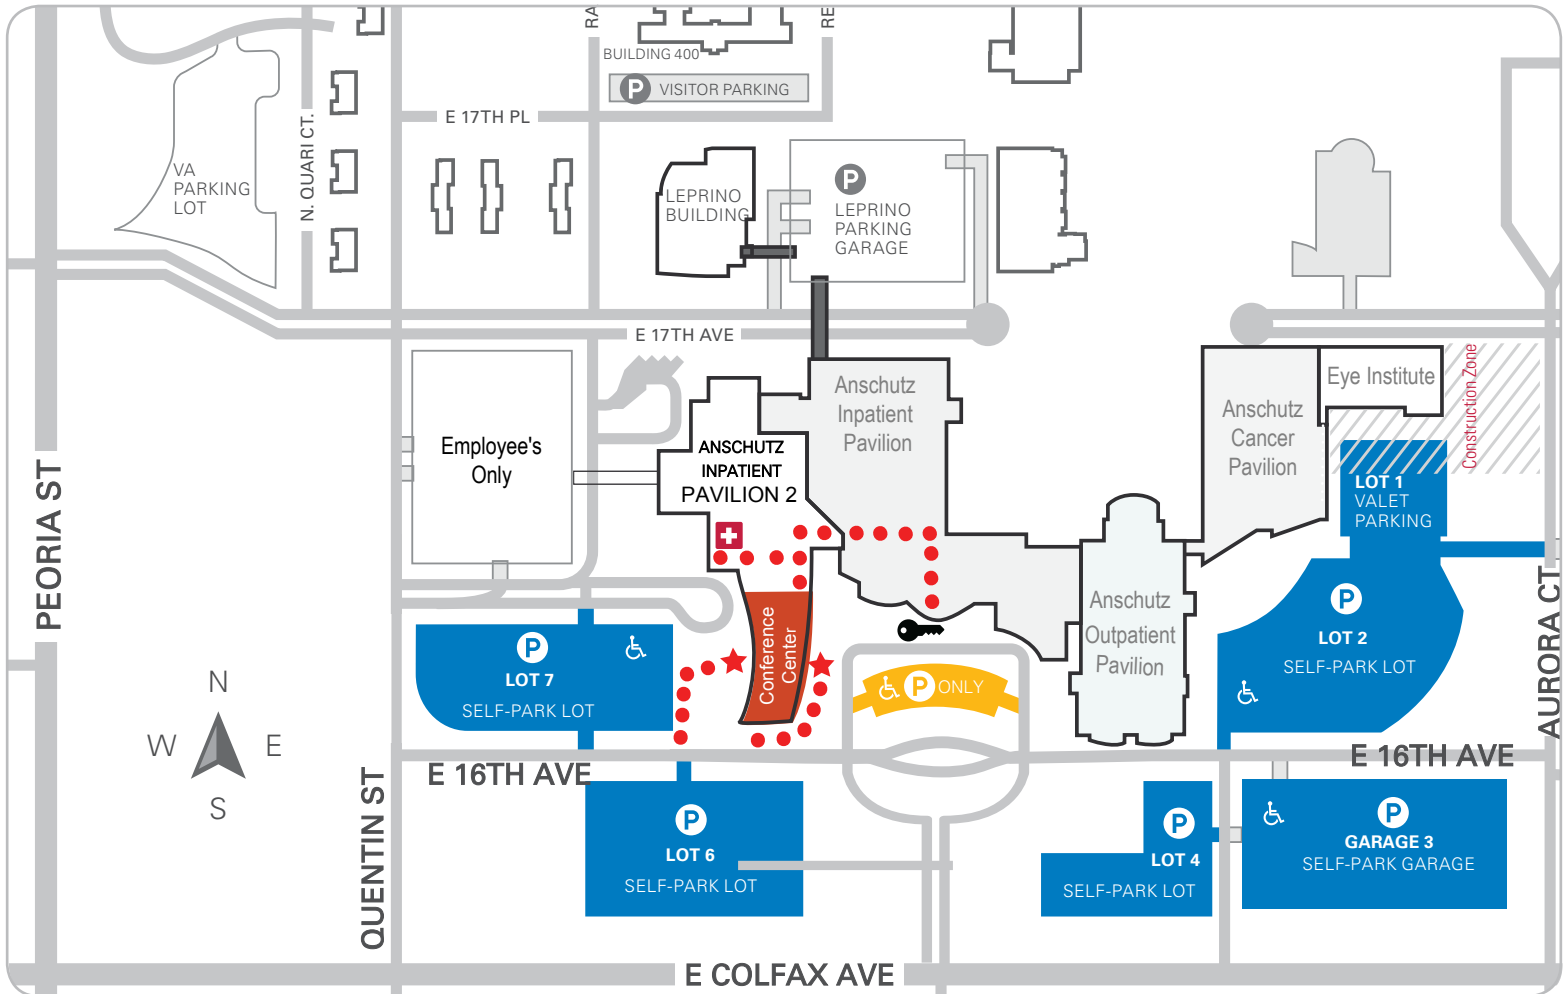

Driving/Parking Map

Bruce Schroffel Conference Center
University of Colorado Hospital - Anschutz Pavilion 2
12605 East 16th Ave, Aurora, Colorado 80045

From the south (via I-225)

- » West on Colfax to Aurora Ct.
- » Right on Aurora Court to 16th Ave.
- » Left on 16th Ave.

From the north

- » South on Peoria to Colfax
- » East on Colfax
- » Left on Quentin St. to 16th Ave.
- » Right on 16th Ave.

From downtown Denver

- » East on Colfax to Quentin St.
- » Left on Quentin St. to 16th Ave.
- » Right on 16th Ave.

- Walking path
- ★ Conference entrance doors
-  Valet station
-  Emergency Department
-  Handicap accessible spaces

The east entrance to the Conference Center is marked by the white star.