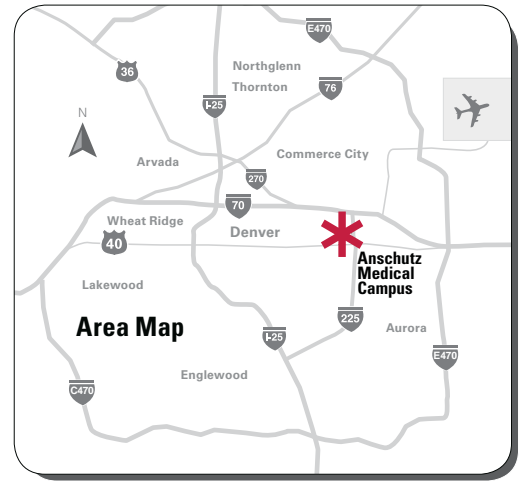

Driving/Parking Map

Bruce Schroffel Conference Center
University of Colorado Hospital - Anschutz Pavilion 2
12605 East 16th Ave, Aurora, Colorado 80045

From the south (via I-225)

- » West on Colfax to Aurora Ct.
- » Right on Aurora Court to 16th Ave.
- » Left on 16th Ave.

From the north

- » South on Peoria to Colfax
- » East on Colfax
- » Left on Quentin St. to 16th Ave.
- » Right on 16th Ave.

From downtown Denver

- » East on Colfax to Quentin St.
- » Left on Quentin St. to 16th Ave.
- » Right on 16th Ave.

- Walking path
- ★ Conference entrance doors
-  Valet station
-  Emergency Department
-  Handicap accessible spaces

The east entrance to the Conference Center is marked by the white star.