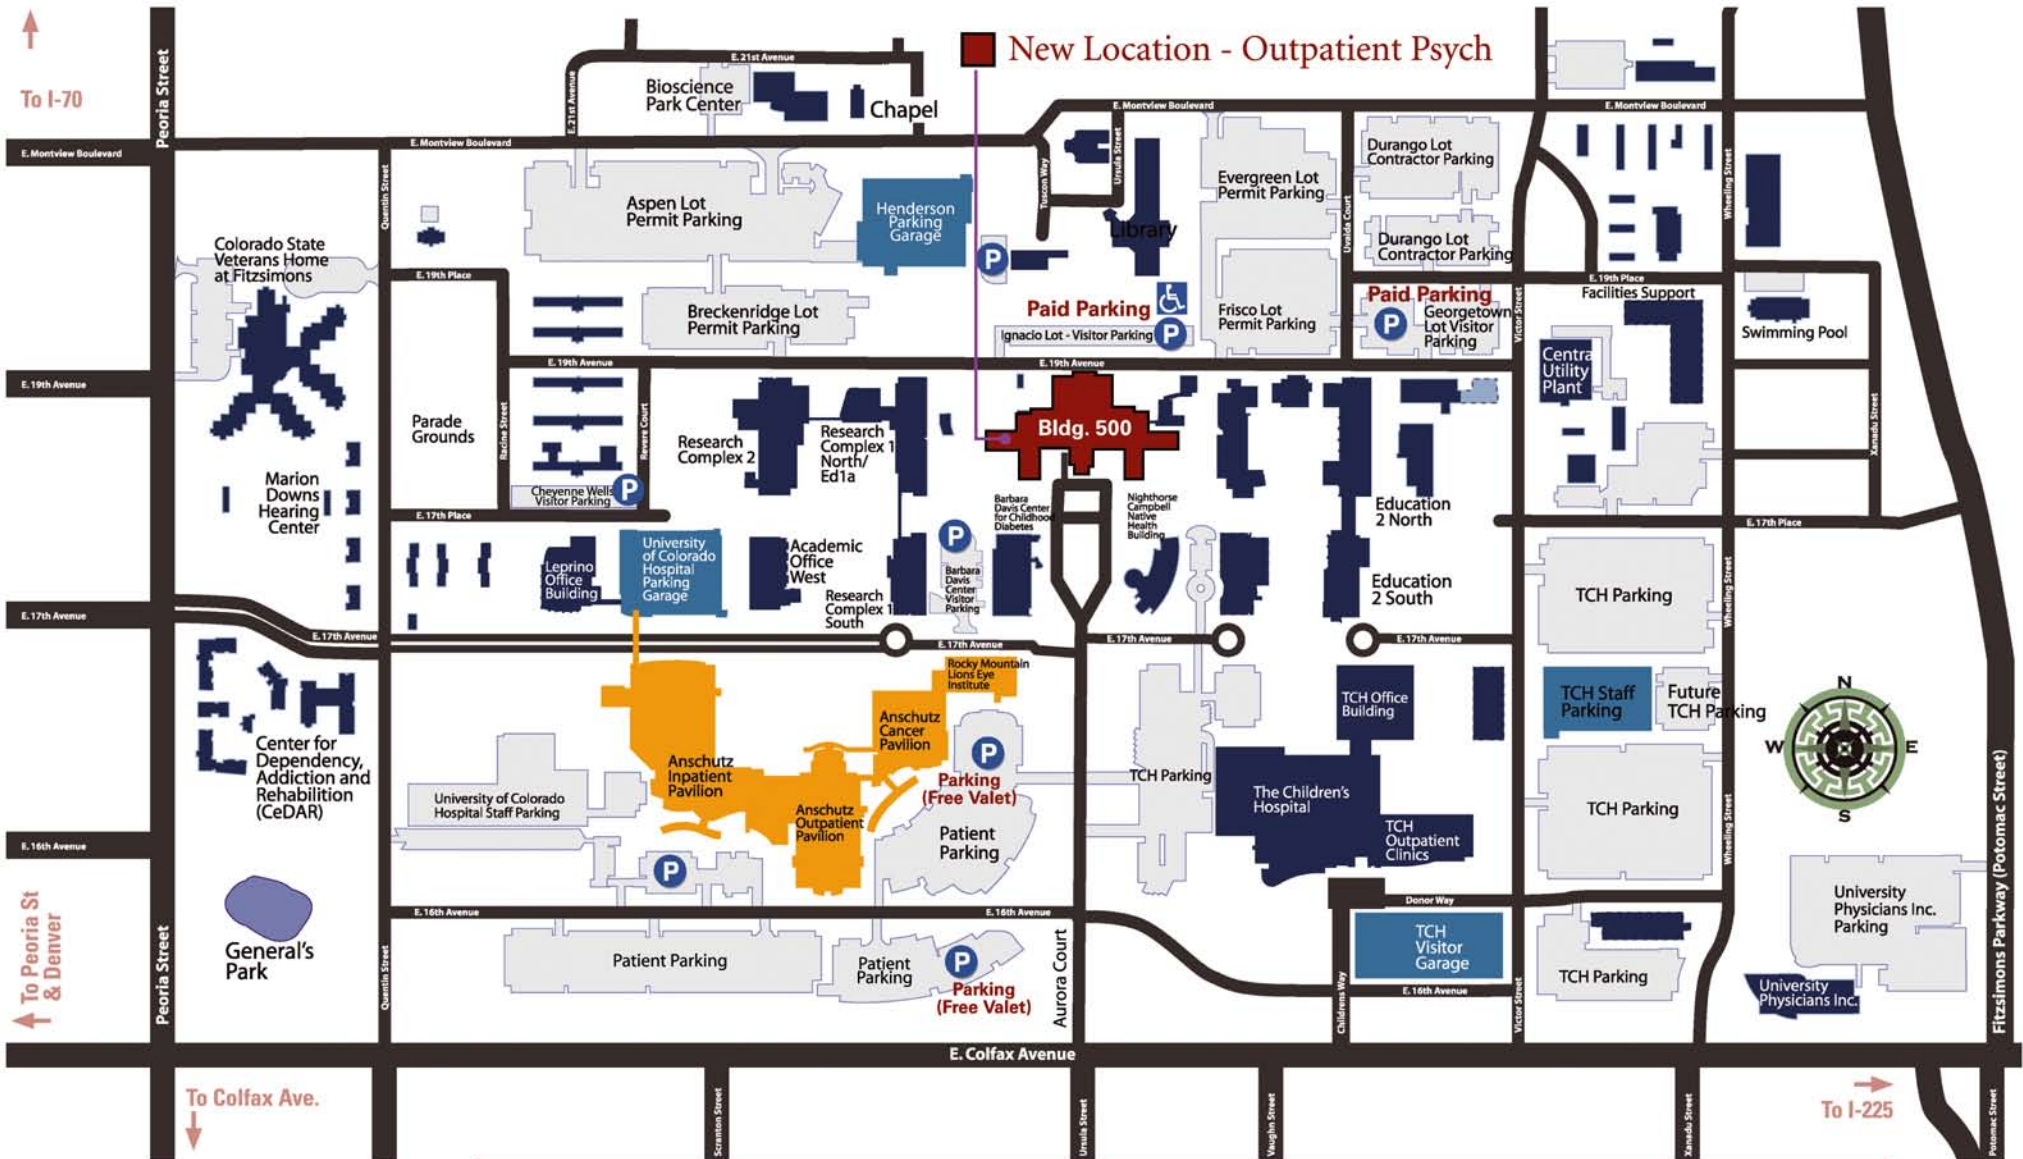

University of Colorado Hospital

ANSCHUTZ MEDICAL CAMPUS

From I-70

- South on Peoria to Colfax
- East on Colfax
- Left on Aurora Ct. to 16th Ave.
- Left on 16th Ave.

From Downtown Denver

- East on Colfax to Aurora Ct.
- Left on Aurora Ct. to 16th Ave.
- Left on 16th Ave.

From I-225

- West on Colfax to Aurora Ct.
- Right on Aurora Ct. to 16th Ave.
- Left on 16th Ave.