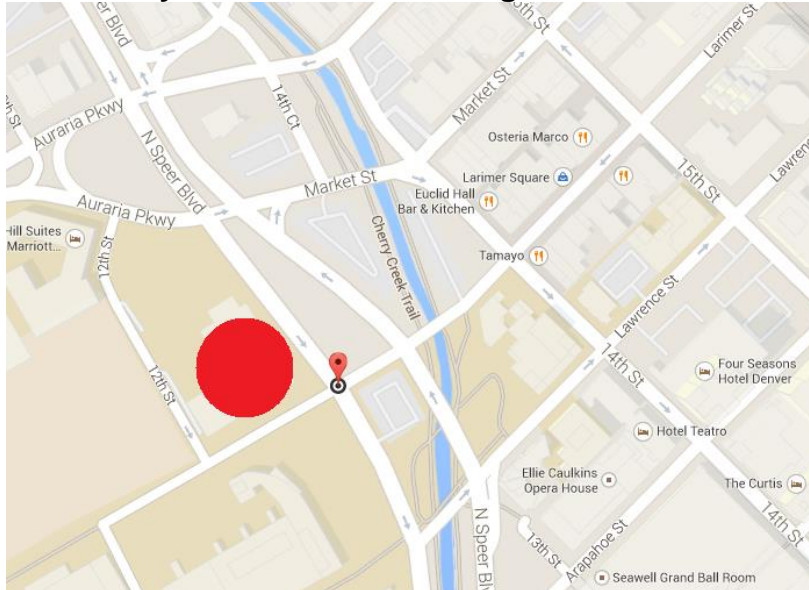

**Department of Mathematical & Statistical Sciences  
University of Colorado Denver - Downtown Campus  
1201 Larimer St., Denver, CO, 80204  
At the corner of Larimer St. and N Speer Blvd.**

**Academic Building, 4th Floor  
A Bird's-Eye View of Our Building:**

**Walking Directions:**

From the [Auraria Campus](#), the Academic Building is located across North Classroom near North Speer Boulevard, and Larimer St. The building is 5 stories tall, with the big letters Academic Building on it, which can be seen from the main campus. The department is located on the 4th floor.

## Driving Directions:

If you are driving from the north:

- Take I-25 SOUTH
- Exit 212B (Speer Blvd.)
- Turn left at Speer Blvd.
- Drive 0.8 miles; cross Market St.
- Turn right at the next street: Larimer St.
- 1201 Larimer St. is on your right.

**Bus:** Take the [RTD skyRide](#). Route "AF" will take you downtown to the Market Street Station, which is only a 6-block walk to the Academic Building. Visit the RTD information counter on Level 5 of the airport's main terminal, just inside door 506, for route information.