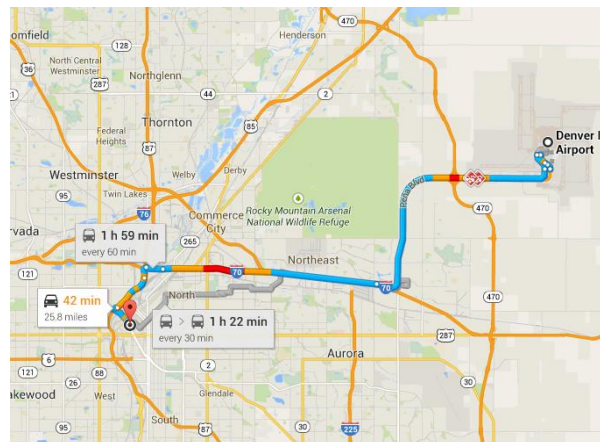

Driving:

- Peña Blvd. WEST to I-70 WEST
- I-70 WEST to I-25 SOUTH (Exit 274)
- Exit 212A (Speer Blvd.)
- Turn left at Speer Blvd.
- Turn right Larimer St.
- 1201 Larimer St. is on your right