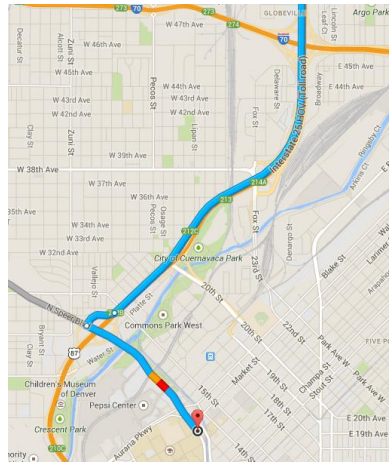

**Department of Mathematical & Statistical Sciences  
University of Colorado Denver - Downtown Campus  
1201 Larimer St., Denver, CO, 80204  
At the corner of Larimer St. and N Speer Blvd.**

**Academic Building, 4th Floor  
A Bird's-Eye View of Our Building:**

## Driving Directions:

If you are driving from the north:

- Take I-25 SOUTH
- Exit 212B (Speer Blvd.)
- Turn left at Speer Blvd.
- Drive 0.8 miles; cross Market St.
- Turn right at the next street: Larimer St.
- 1201 Larimer St. is on your right.

If you are driving from the south:

- Take I-25 NORTH
- Exit at Auraria Parkway (Exit 201B), then merge onto Auraria Parkway
- Turn right on Speer Blvd.
- Turn right on Larimer St.
- 1201 Larimer St. is on your right

**Bus:** Take the [RTD skyRide](#). Route "AF" will take you downtown to the Market Street Station, which is only a 6-block walk to the Academic Building. Visit the RTD information counter on Level 5 of the airport's main terminal, just inside door 506, for route information.