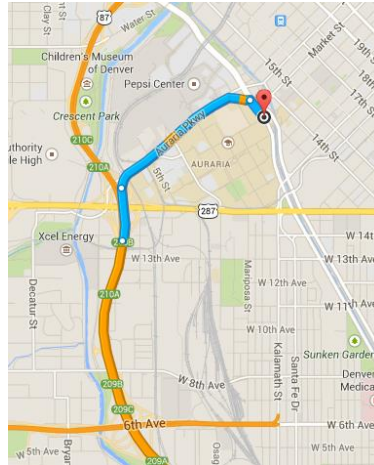

**Walking Directions:**

From the [Auraria Campus](#), the Academic Building is located across North Classroom near North Speer Boulevard, and Larimer St. The building is 5 stories tall, with the big letters Academic Building on it, which can be seen from the main campus. The department is located on the 4th floor.

## Driving Directions:

If you are driving from the north:

- Take I-25 SOUTH
- Exit 212B (Speer Blvd.)
- Turn left at Speer Blvd.
- Drive 0.8 miles; cross Market St.
- Turn right at the next street: Larimer St.
- 1201 Larimer St. is on your right.

If you are driving from the south:

- Take I-25 NORTH
- Exit at Auraria Parkway (Exit 201B), then merge onto Auraria Parkway
- Turn right on Speer Blvd.
- Turn right on Larimer St.
- 1201 Larimer St. is on your right

**Bus:** Take the [RTD skyRide](#). Route "AF" will take you downtown to the Market Street Station, which is only a 6-block walk to the Academic Building. Visit the RTD information counter on Level 5 of the airport's main terminal, just inside door 506, for route information.