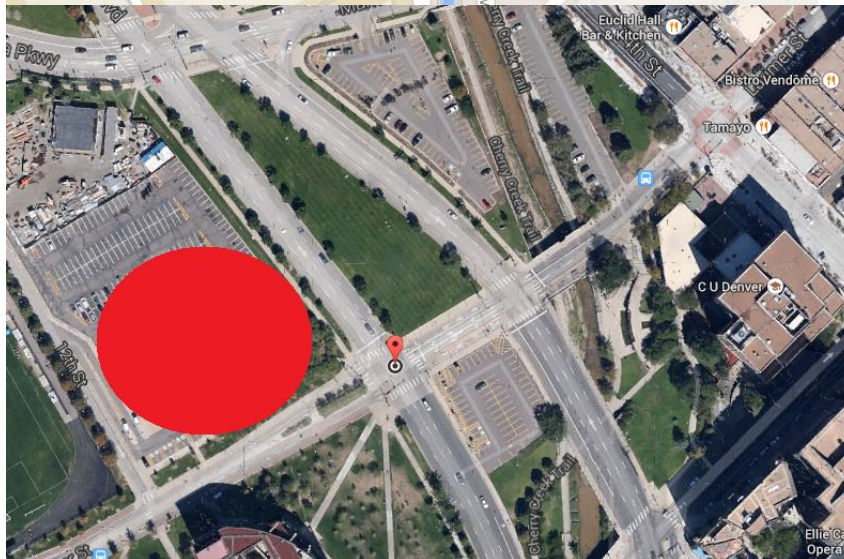

**Department of Mathematical & Statistical Sciences  
University of Colorado Denver - Downtown Campus  
1201 Larimer St., Denver, CO, 80204  
At the corner of Larimer St. and N Speer Blvd.**

**Academic Building, 4th Floor  
A Bird's-Eye View of Our Building:**

**Walking Directions:**

From the [Auraria Campus](#), the Academic Building is located across North Classroom near North Speer Boulevard, and Larimer St. The building is 5 stories tall, with the big letters Academic Building on it, which can be seen from the main campus. The department is located on the 4th floor.

## Driving Directions:

If you are driving from the north:

- Take I-25 SOUTH
- Exit 212B (Speer Blvd.)
- Turn left at Speer Blvd.
- Drive 0.8 miles; cross Market St.
- Turn right at the next street: Larimer St.
- 1201 Larimer St. is on your right.

If you are driving from the south:

- Take I-25 NORTH
- Exit at Auraria Parkway (Exit 201B), then merge onto Auraria Parkway
- Turn right on Speer Blvd.
- Turn right on Larimer St.
- 1201 Larimer St. is on your right