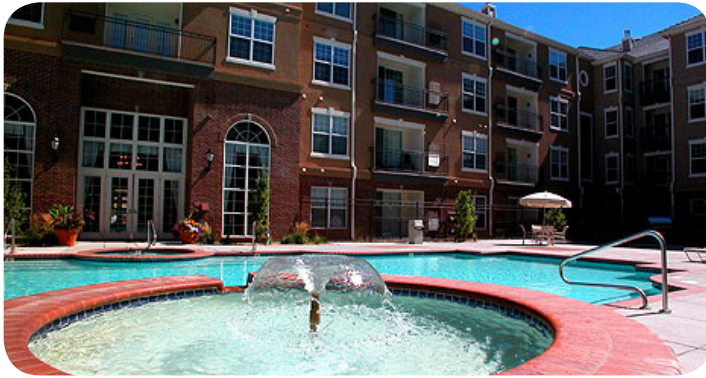

Premier location. Diverse floor plans. Latest amenities.

Situated in the midst of the Denver Tech Center, Pinnacle at DTC has just what you've been searching for. We feature beautiful apartment homes designed with you in mind and amenities that fit your lifestyle. You will discover a pleasant atmosphere and delightfully friendly on-site management and maintenance teams. Stop by the leasing office at Pinnacle at DTC and you'll see why they're the perfect place to call home.

Walk-In closets with built in shelves
Nine foot ceilings and crown molding
Spacious kitchen with built in microwave
High speed internet access

Free WiFi in clubhouse
Multipurpose gym with basketball/volleyball court
19 seat Dolby® surround sound movie theatre
Free fitness classes
Reserved garage parking