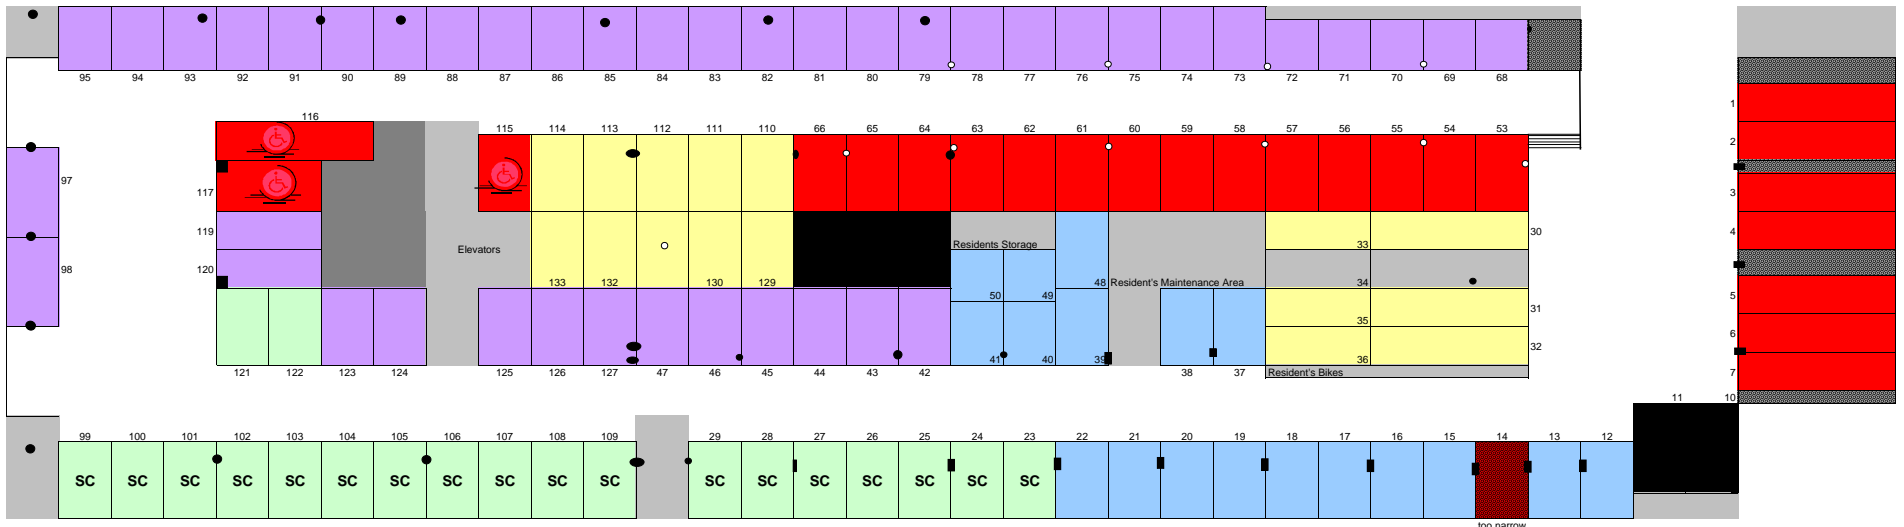

1380 Lawrence Street Level One

1380 Lawrence Street Level Two

SC = Small Car (narrow stall)