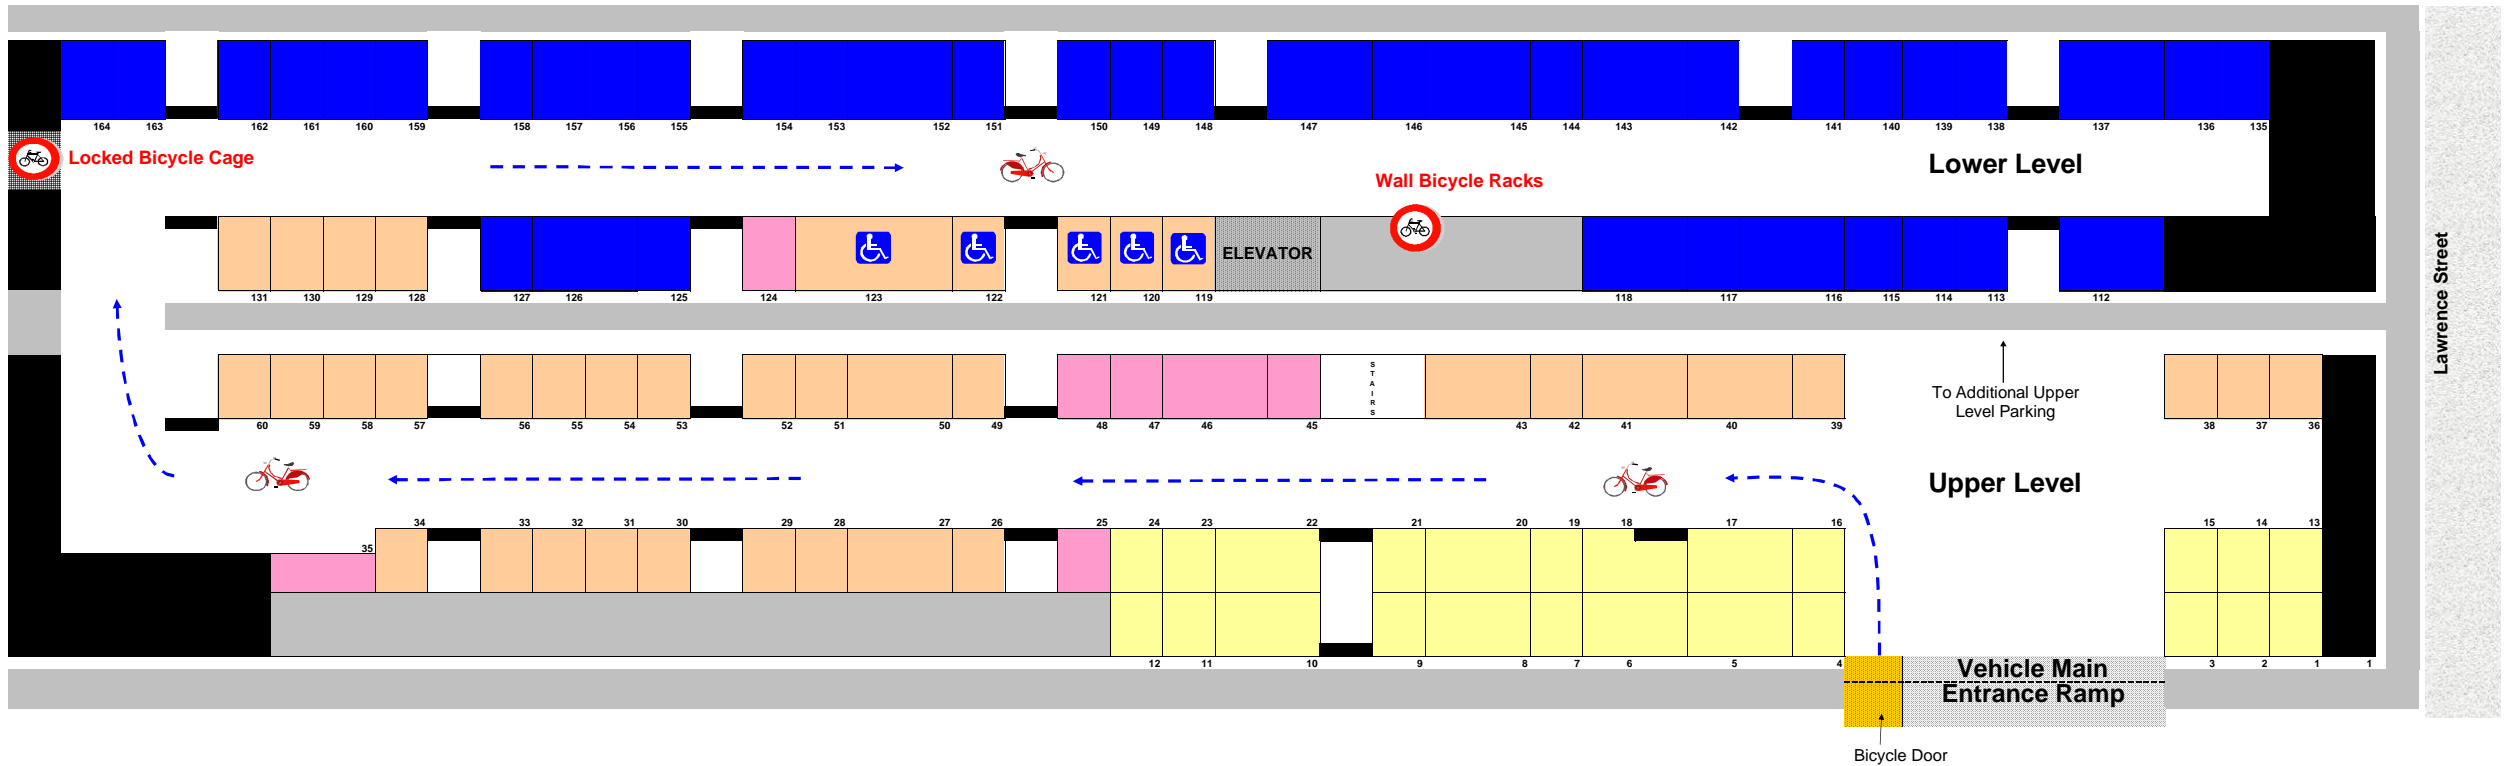

CU Building Bicycle Parking

1250 Lawrence Street

Convenient indoor bicycle parking is located on the lower level of the parking garage. For your safety and convenience please enter the garage from the bicycle lane and door provided via Lawrence Street next to the vehicle entrance/exit ramp. As you proceed to the lower level of the parking garage there is a bicycle storage cage. To have your ID Badge activated to operate the bicycle door and to obtain a key to park your bicycle in the caged area please contact Facilities at 303.315.2205. Additional bicycle wall racks are conveniently located next to the lower level elevators and

The CU Building also offers outdoor bicycle racks located on the patio. The patio is on the corner of 14th Street and Larimer.